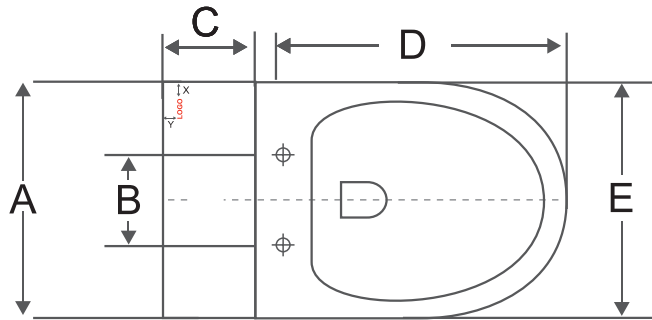

ADAMS ADA SIDE FLUSH

- A. 400mm (15-3/4")
- B. 142mm (5-19/32")
- C. 180mm (7-3/32")
- D. 475mm (18-45/64")
- E. 385mm (15-5/32")
- F. 22x14mm (55/64x35/64")
- G. 22x14mm (55/64x35/64")
- H. 52mm (2-3/64")
- I. 85mm (3-11/32")
- J. 152mm (5-63/64")
- K. 730mm (28-47/64")
- L. 420mm (16-17/32")
- M. 300mm (11-13/16")
- N. 75mm (2-61/64")
- O. 85mm (3-11/32")
- P. 305mm (12-1/64")
- Q. 55mm (2-11/64")
- R. 45mm (1-49/64")
- S. 95mm (3-47/64")
- T. 370mm (14-9/16")
- U. 720mm (28-11/32")
- V. 330mm (12-63/64")
- W. 22x22mm (55/64x55/64")
- X. 15 ± 2mm (19/32 ± 5/64")
- Y. 15 ± 2mm (19/32 ± 5/64")

All dimensions are approximate. Structure measurements must be verified against the unit to ensure proper fit.