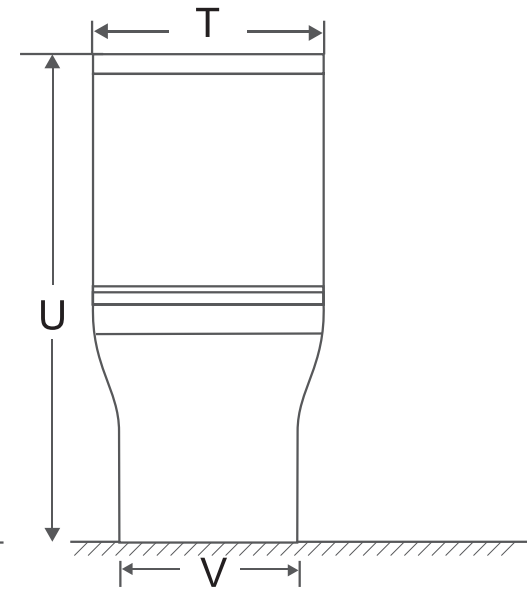

ADAMS ADA SIDE FLUSH

- A. 400mm (15-3/4")
- B. 142mm (5-19/32")
- C. 180mm (7-3/32")
- D. 475mm (18-45/64")
- E. 385mm (15-5/32")
- F. 22x14mm (55/64x35/64")
- G. 22x14mm (55/64x35/64")
- H. 52mm (2-3/64")
- I. 85mm (3-11/32")
- J. 152mm (5-63/64")
- K. 730mm (28-47/64")
- L. 420mm (16-17/32")
- M. 300mm (11-13/16")
- N. 75mm (2-61/64")
- O. 85mm (3-11/32")
- P. 305mm (12-1/64")
- Q. 55mm (2-11/64")
- R. 45mm (1-49/64")
- S. 95mm (3-47/64")
- T. 370mm (14-9/16")
- U. 720mm (28-11/32")
- V. 330mm (12-63/64")
- W. 22x22mm (55/64x55/64")
- X. 15 ± 2mm (19/32 ± 5/64")
- Y. 15 ± 2mm (19/32 ± 5/64")

All dimensions are approximate. Structure measurements must be verified against the unit to ensure proper fit.