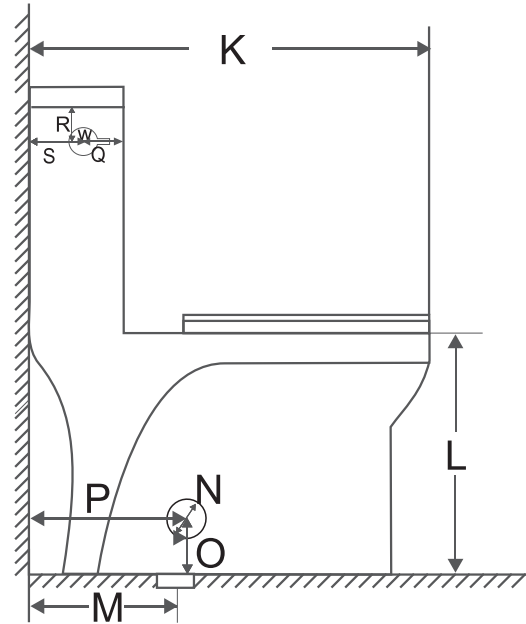

ADAMS ADA SIDE FLUSH

- A. 400mm (15-3/4")
- B. 142mm (5-19/32")
- C. 180mm (7-3/32")
- D. 475mm (18-45/64")
- E. 385mm (15-5/32")
- F. 22x14mm (55/64x35/64")
- G. 22x14mm (55/64x35/64")
- H. 52mm (2-3/64")
- I. 85mm (3-11/32")
- J. 152mm (5-63/64")
- K. 730mm (28-47/64")
- L. 420mm (16-17/32")
- M. 300mm (11-13/16")
- N. 75mm (2-61/64")
- O. 85mm (3-11/32")
- P. 305mm (12-1/64")
- Q. 55mm (2-11/64")
- R. 45mm (1-49/64")
- S. 95mm (3-47/64")
- T. 370mm (14-9/16")
- U. 720mm (28-11/32")
- V. 330mm (12-63/64")
- W. 22x22mm (55/64x55/64")
- X. 15 ± 2mm (19/32 ± 5/64")
- Y. 15 ± 2mm (19/32 ± 5/64")

All dimensions are approximate. Structure measurements must be verified against the unit to ensure proper fit.