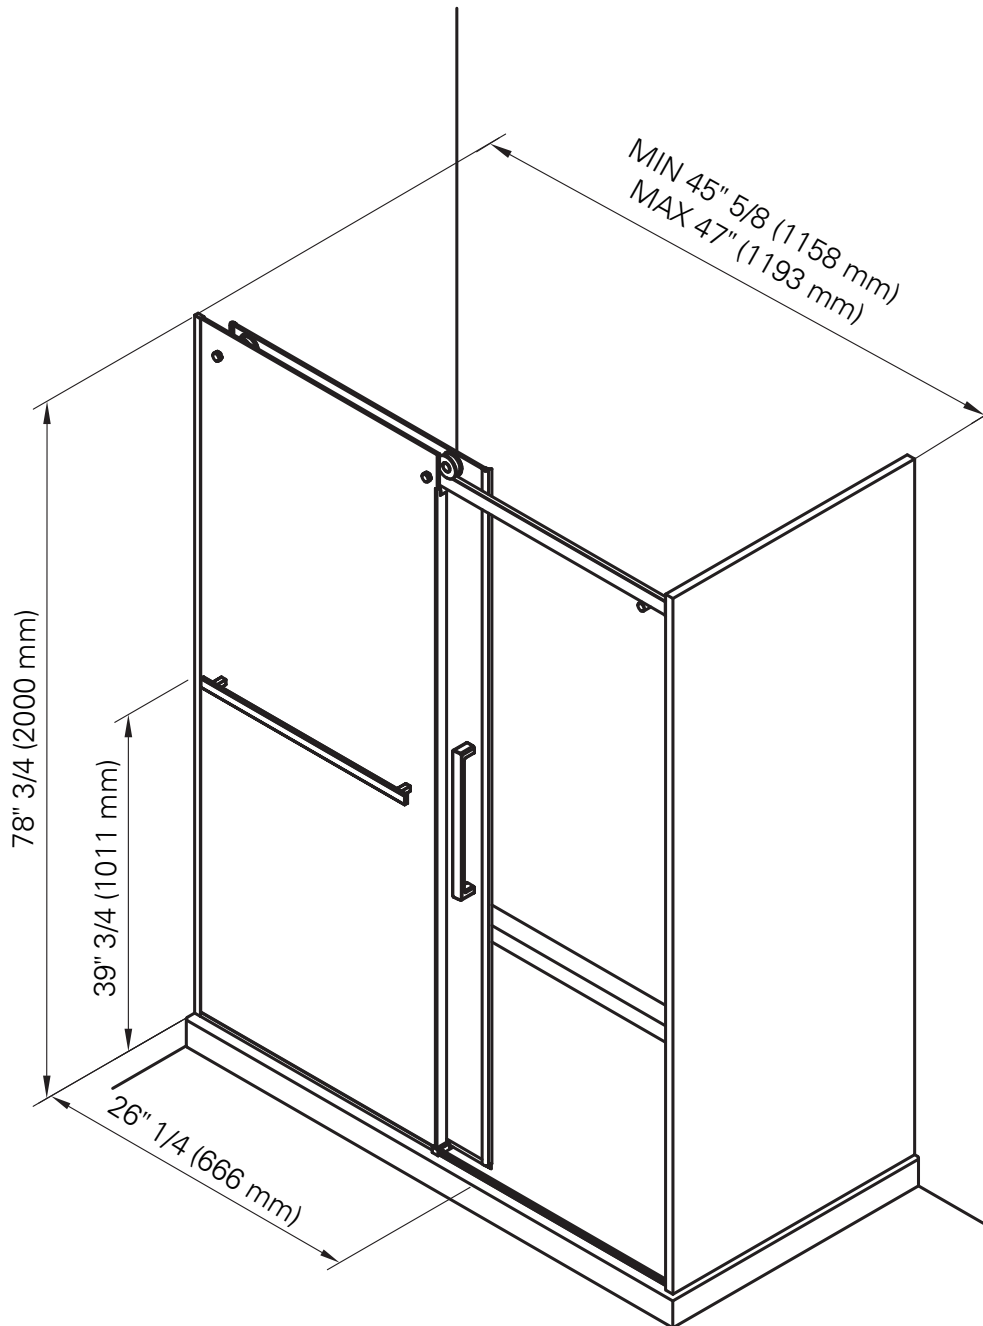

Produits Neptune

EXALT 48

Shower door

*All dimensions are approximate and subject to change without notice.
Please refer to the installation guide before beginning the installation.