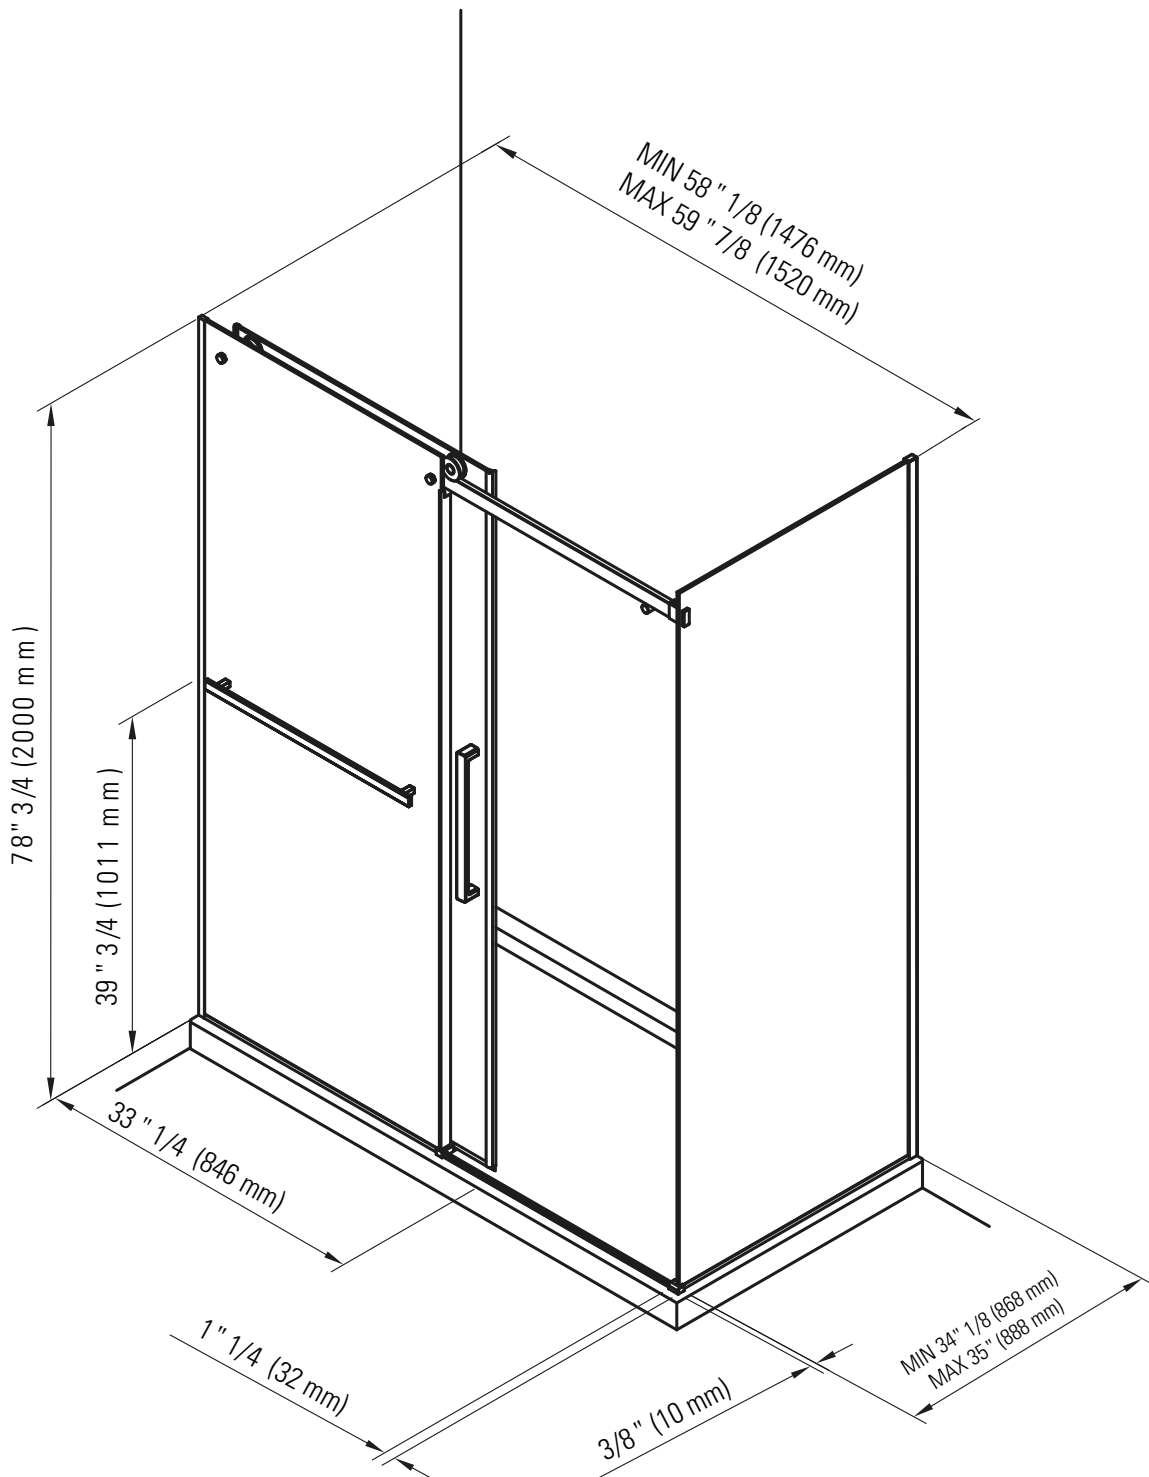

Produits Neptune

EXALT 3660 MATTE BLACK

Shower door

*All dimensions are approximate and subject to change without notice.
Please refer to the installation guide before beginning the installation.