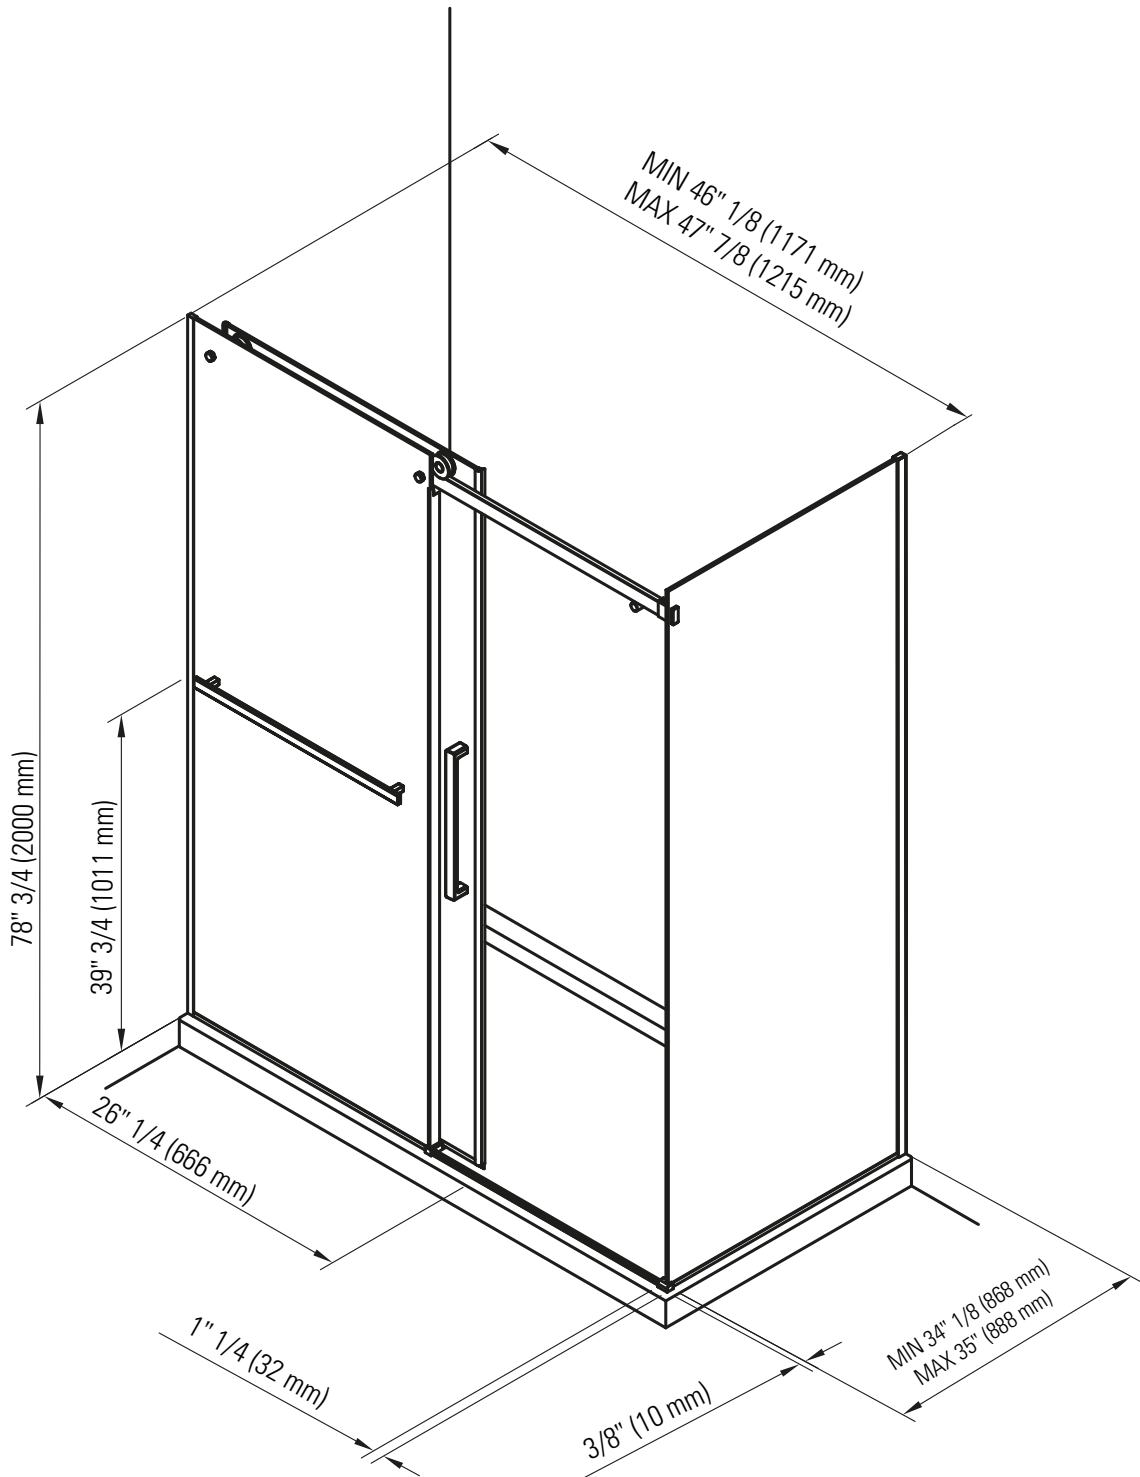

Produits Neptune

EXALT 3648 MATTE BLACK

Shower door

*All dimensions are approximate and subject to change without notice.
Please refer to the installation guide before beginning the installation.