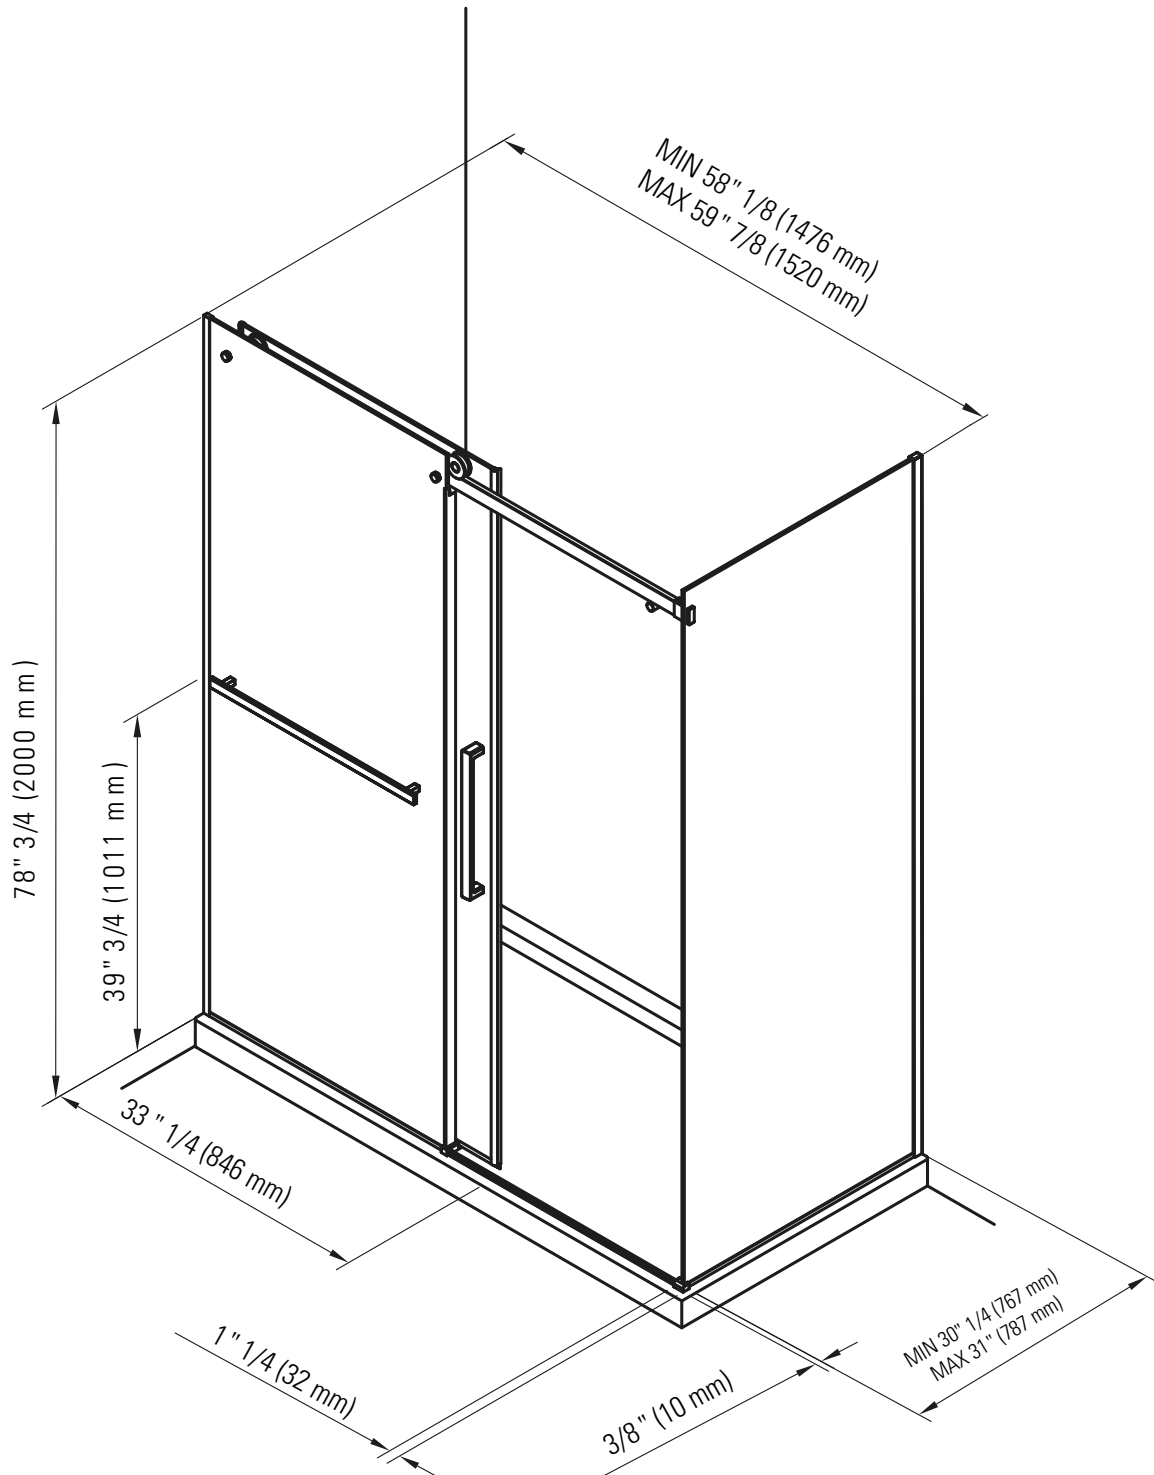

Produits Neptune

EXALT 3260 MATTE BLACK

Shower door

*All dimensions are approximate and subject to change without notice.
Please refer to the installation guide before beginning the installation.