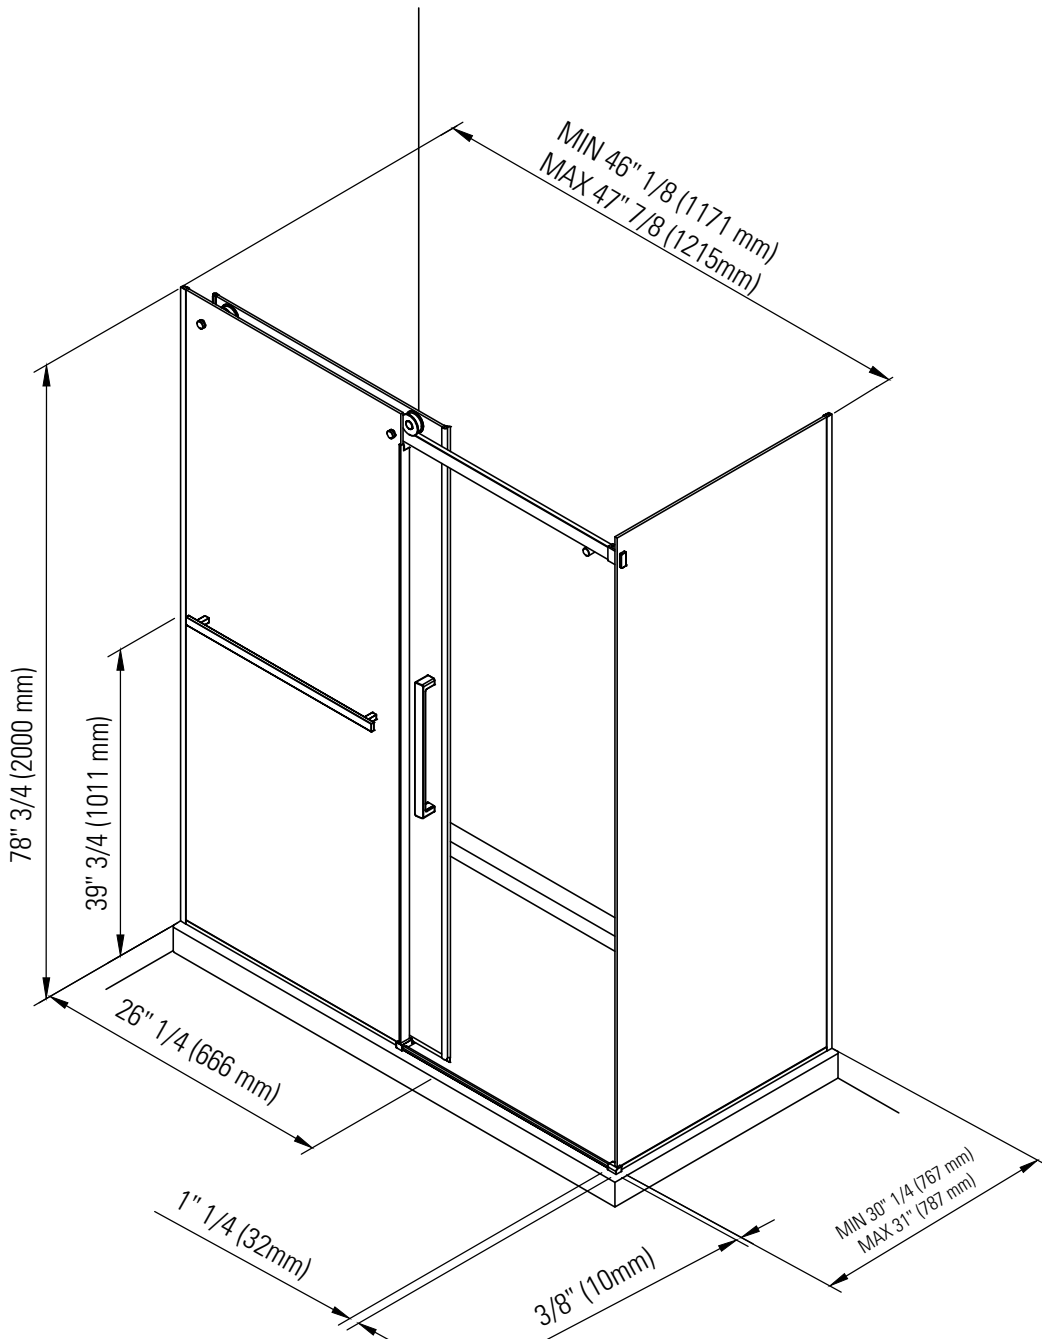

Produits Neptune

EXALT 3248 MATTE BLACK

Shower door

*All dimensions are approximate and subject to change without notice.
Please refer to the installation guide before beginning the installation.