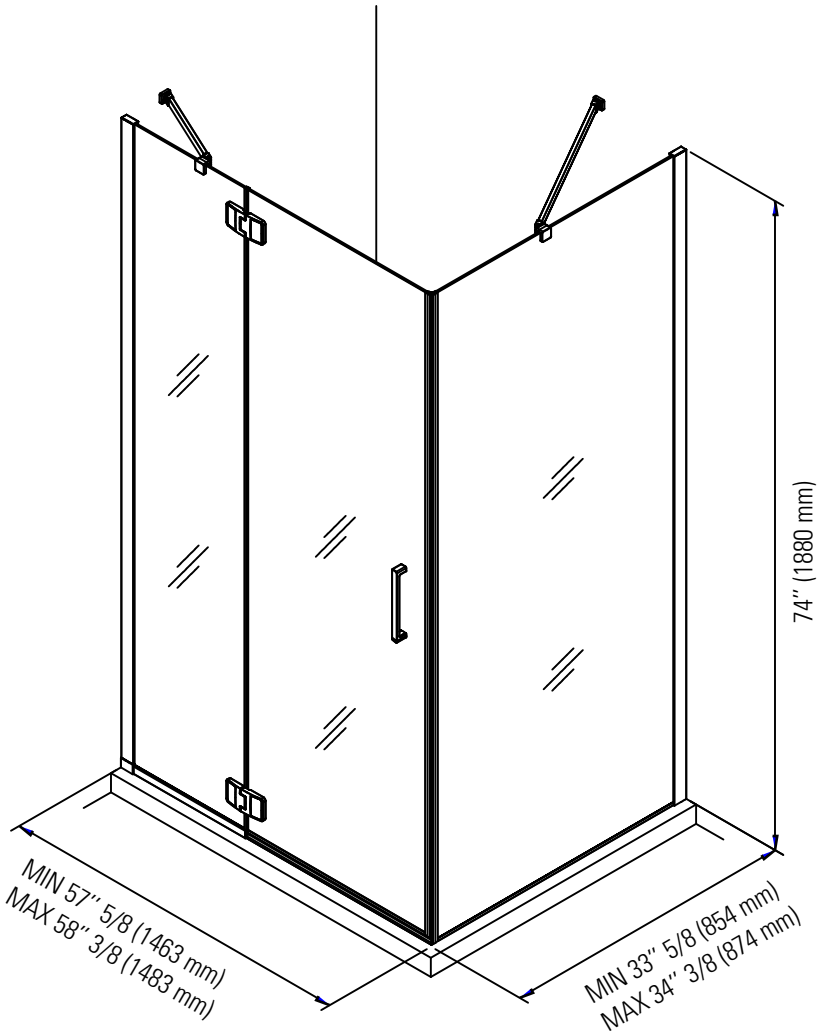

Produits Neptune

AZELIA 3660

Shower door

*All dimensions are approximate and subject to change without notice.
Please refer to the installation guide before beginning the installation.

6835 PICARD STREET
SAINT-HYACINTHE, QUEBEC J2S 1H3
CANADA