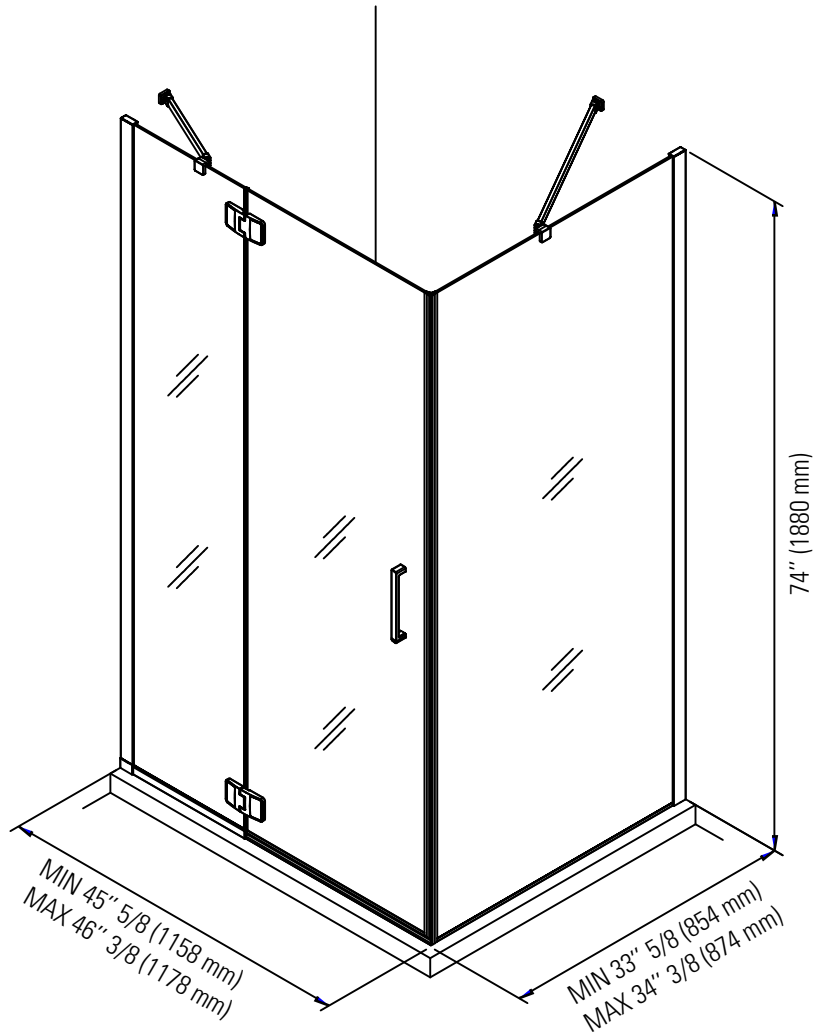

Produits Neptune

AZELIA 3648

Shower door

*All dimensions are approximate and subject to change without notice.
Please refer to the installation guide before beginning the installation.

6835 PICARD STREET
SAINT-HYACINTHE, QUEBEC J2S 1H3
CANADA