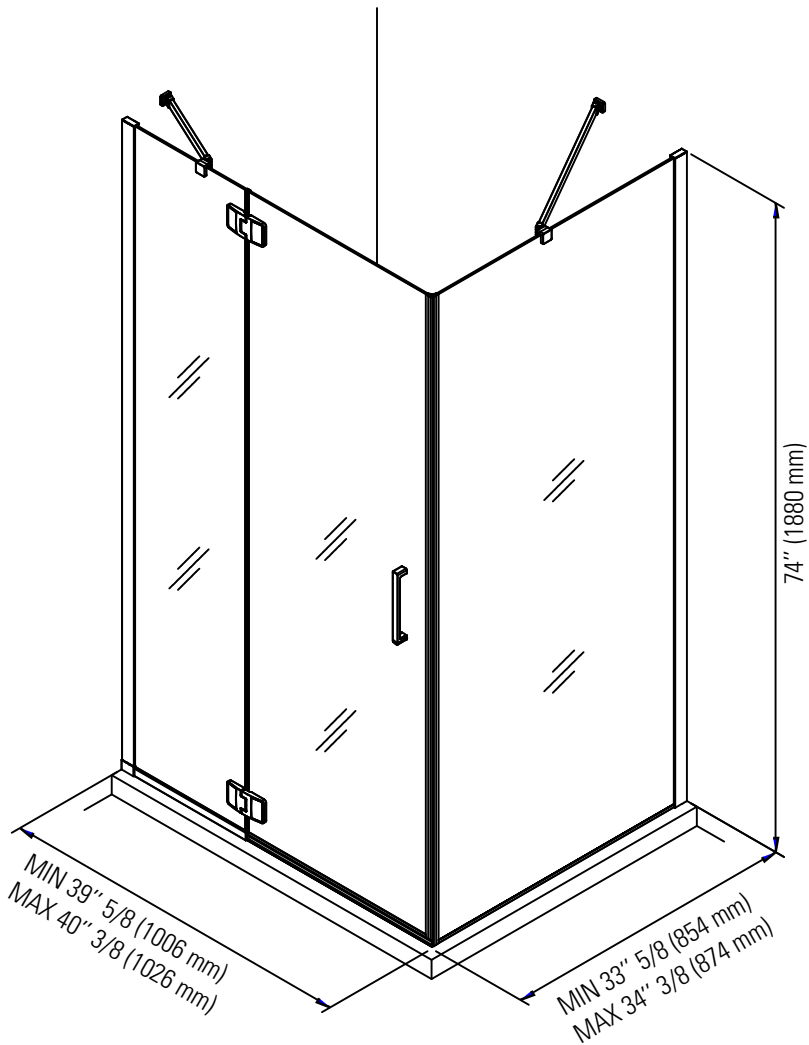

Produits Neptune

AZELIA 3642

Shower door

*All dimensions are approximate and subject to change without notice.
Please refer to the installation guide before beginning the installation.

6835 PICARD STREET
SAINT-HYACINTHE, QUEBEC J2S 1H3
CANADA