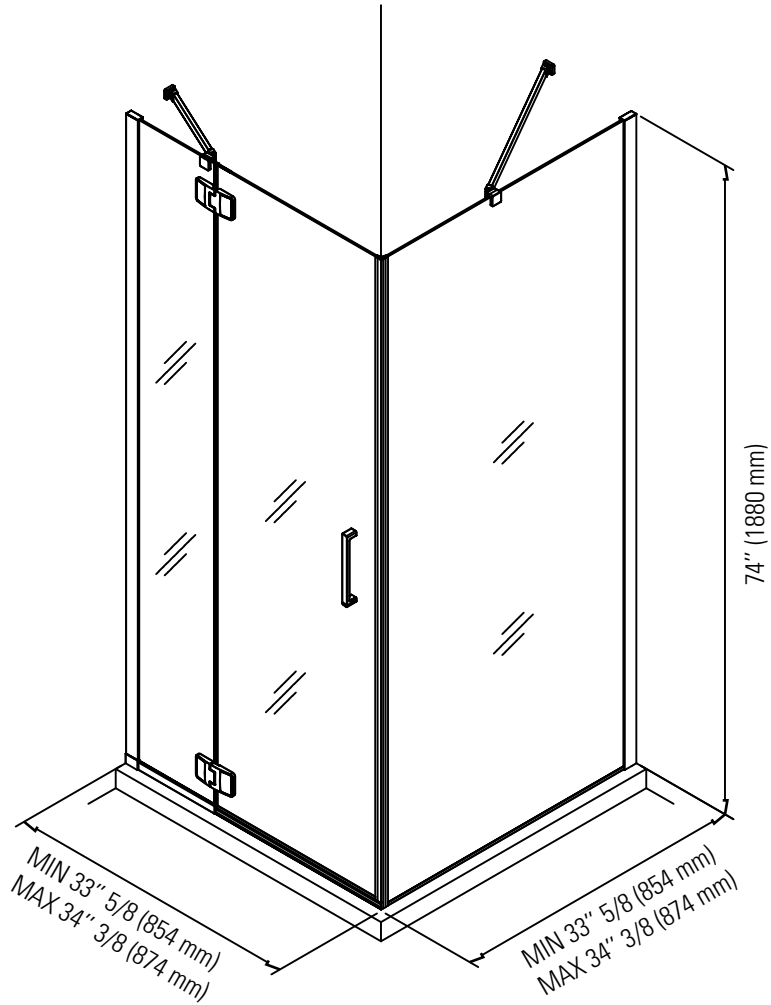

## AZELIA 3636

Shower door

\*All dimensions are approximate and subject to change without notice.  
Please refer to the installation guide before beginning the installation.

6835 PICARD STREET  
SAINT-HYACINTHE, QUEBEC J2S 1H3  
CANADA