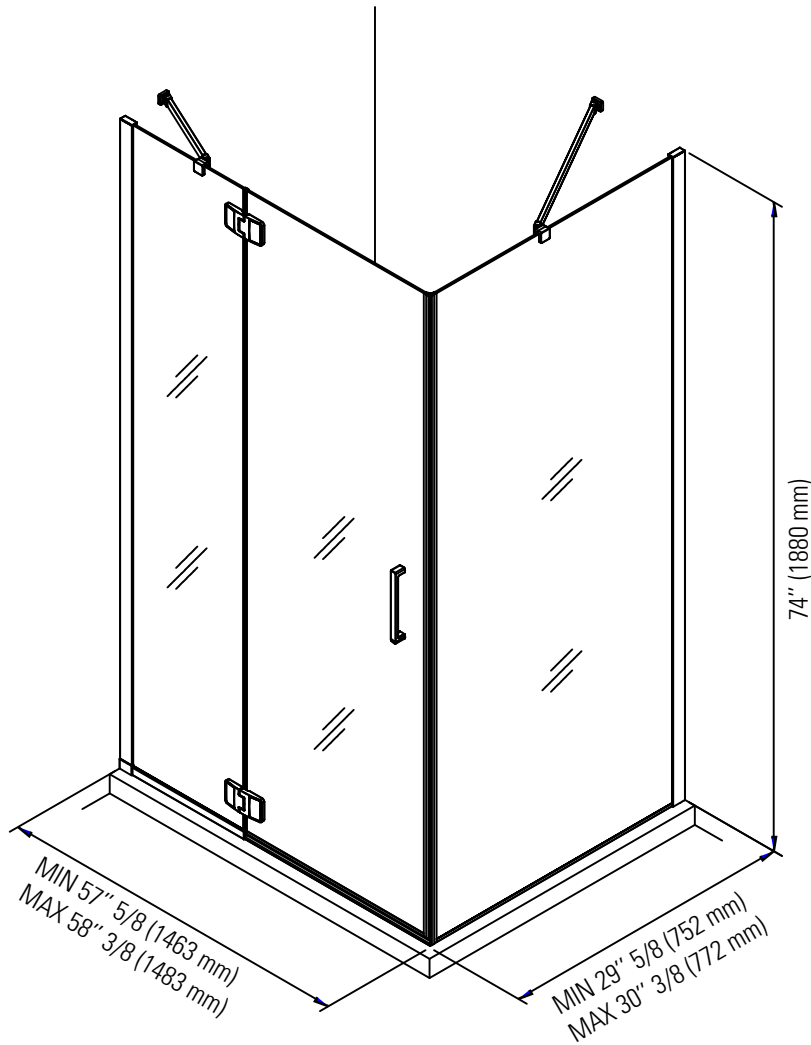

Produits Neptune

AZELIA 3260

Shower door

*All dimensions are approximate and subject to change without notice.
Please refer to the installation guide before beginning the installation.

6835 PICARD STREET
SAINT-HYACINTHE, QUEBEC J2S 1H3
CANADA