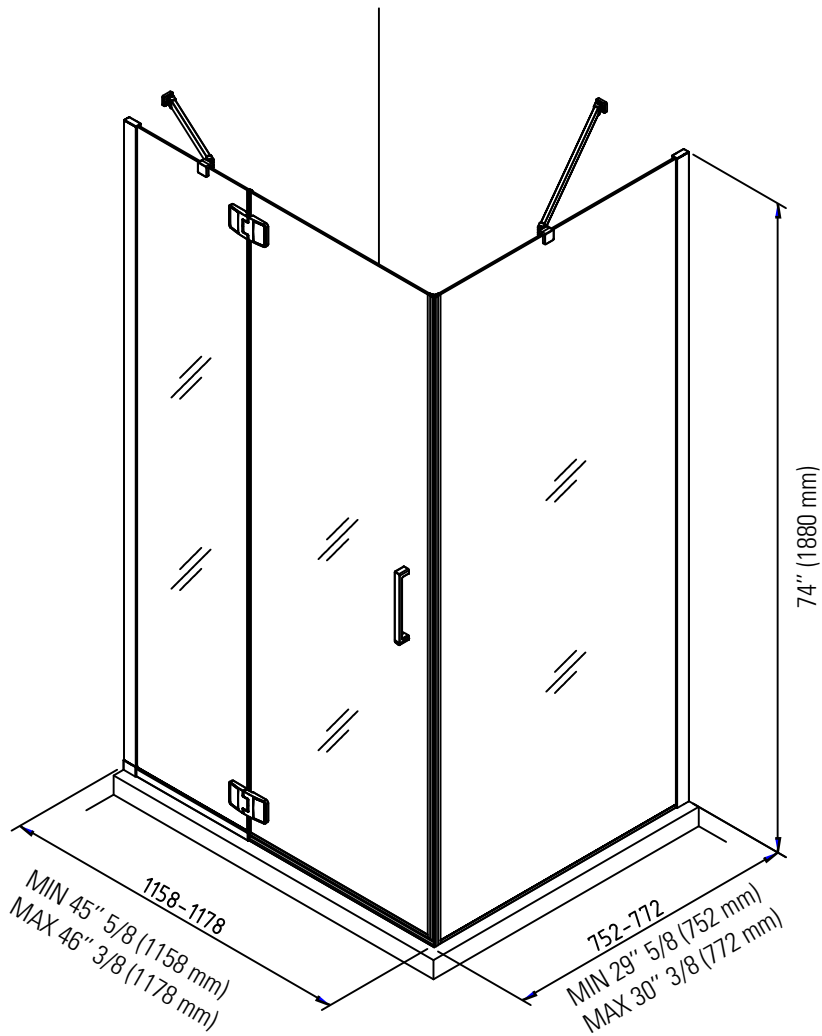

## AZELIA 3248

Shower door

\*All dimensions are approximate and subject to change without notice.  
Please refer to the installation guide before beginning the installation.

6835 PICARD STREET  
SAINT-HYACINTHE, QUEBEC J2S 1H3  
CANADA