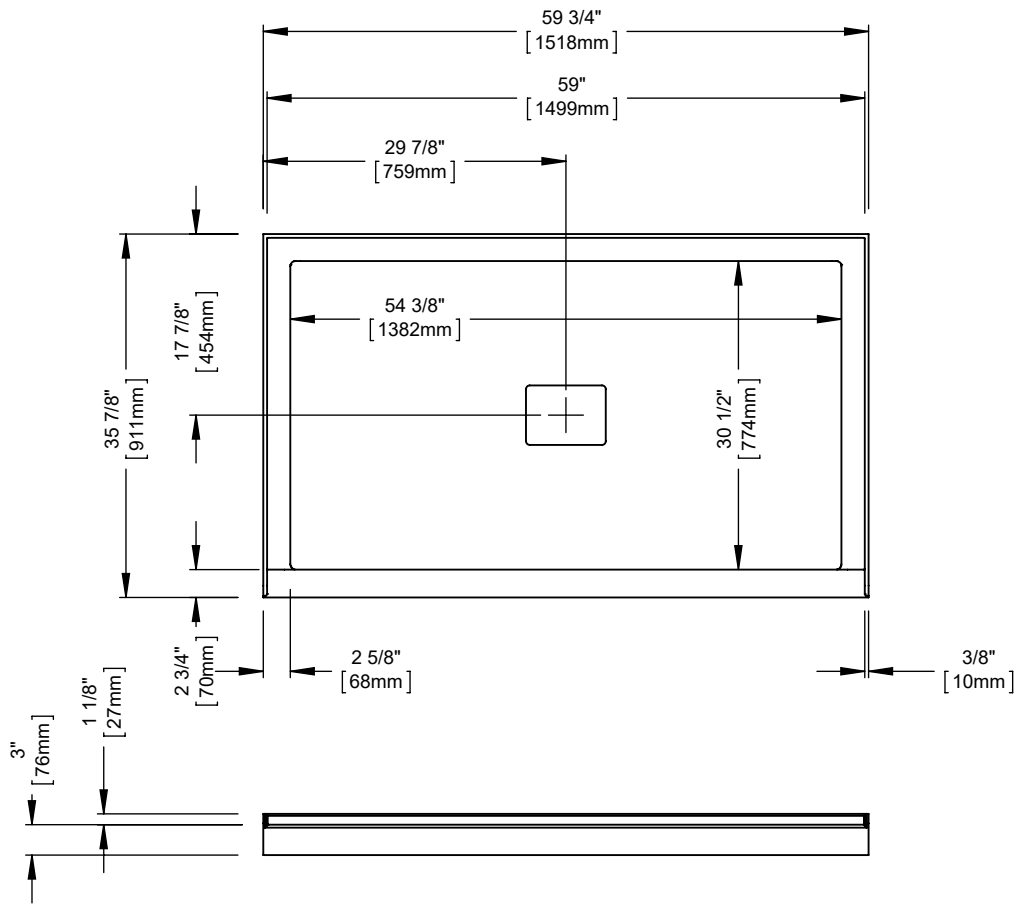

Produits Neptune
Rouge

ROUGE 6036 3B

Shower base

* All dimensions are approximate and subject to change without notice.
Please refer to the installation guide before beginning the installation.