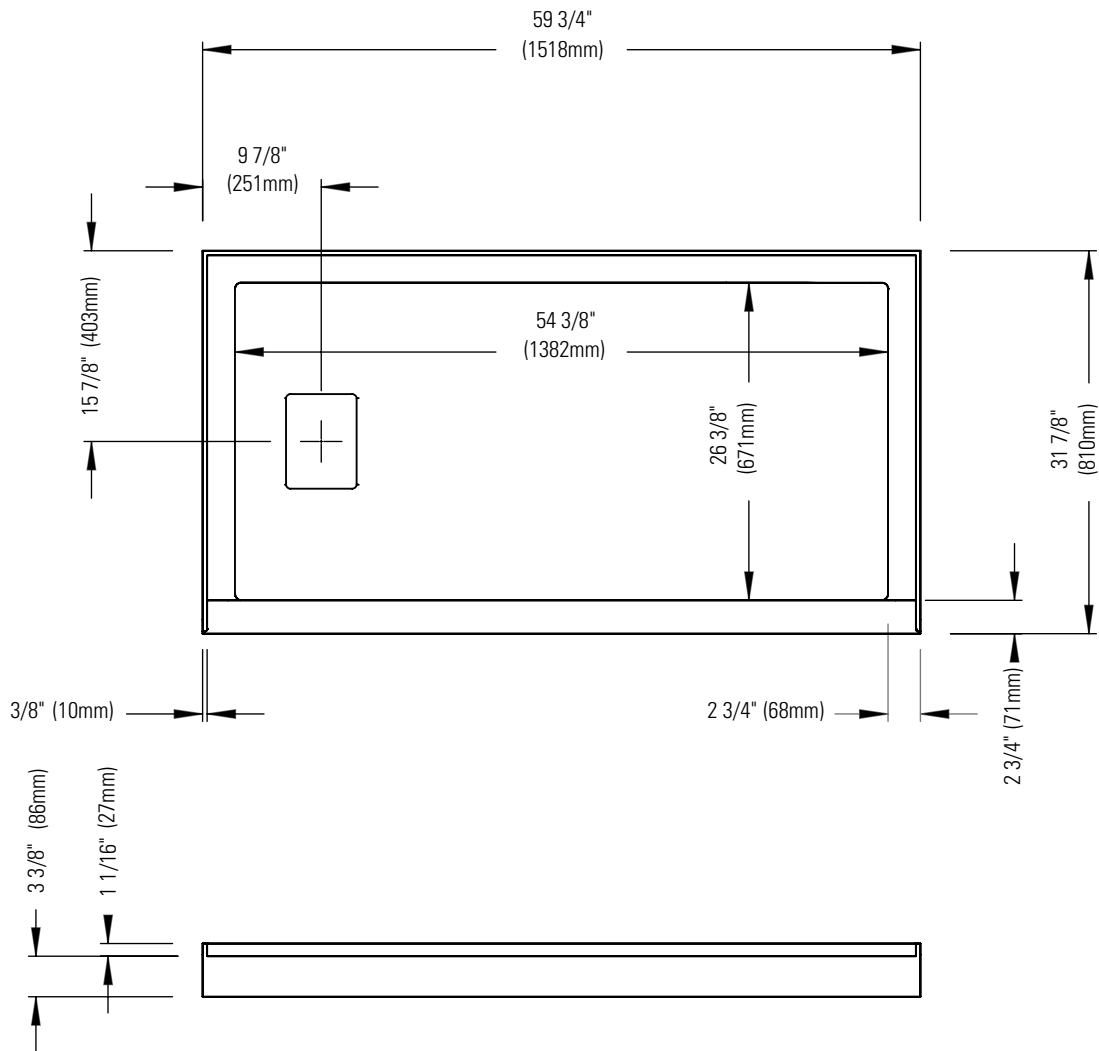

Produits Neptune

ROUGE 3260 G 3B/60

Shower base

*All dimensions are approximate and subject to change without notice.
Please refer to the installation guide before beginning the installation.