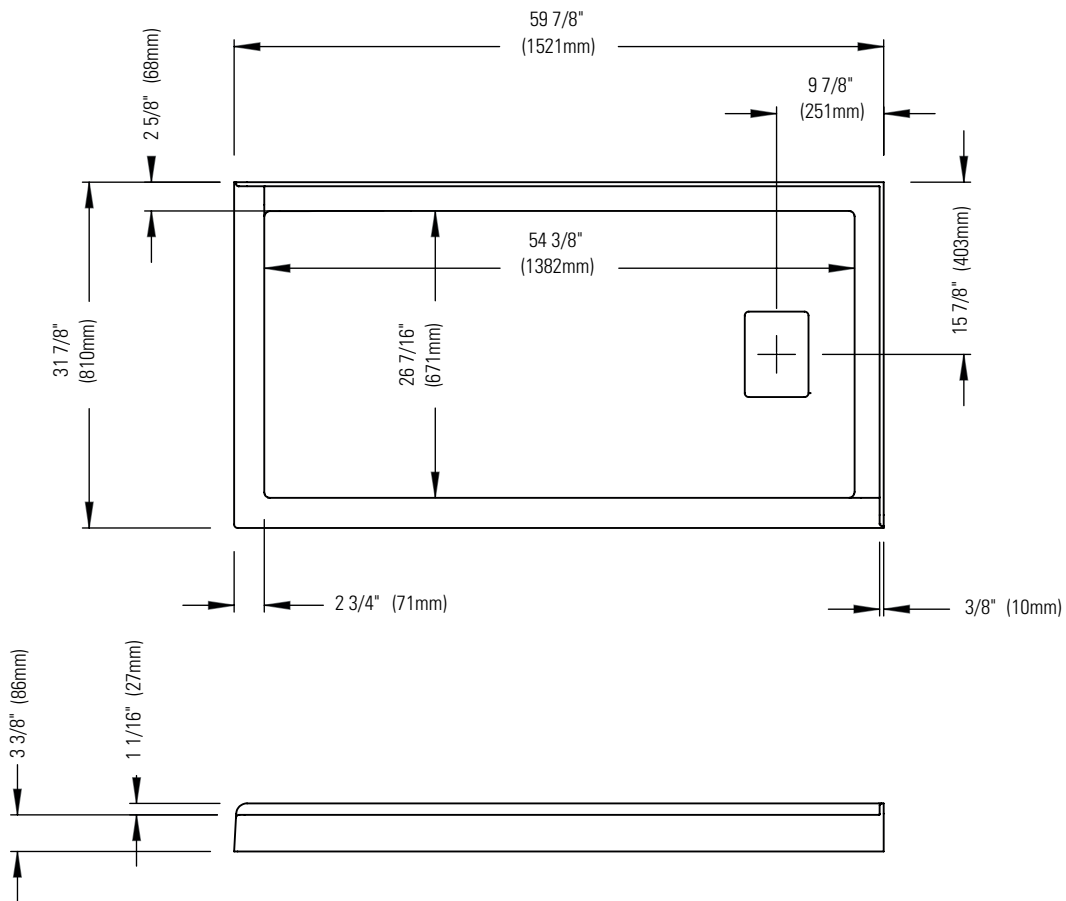

Produits Neptune

ROUGE 3260 D 2BD/60

Shower base

* All dimensions are approximate and subject to change without notice.
Please refer to the installation guide before beginning the installation.