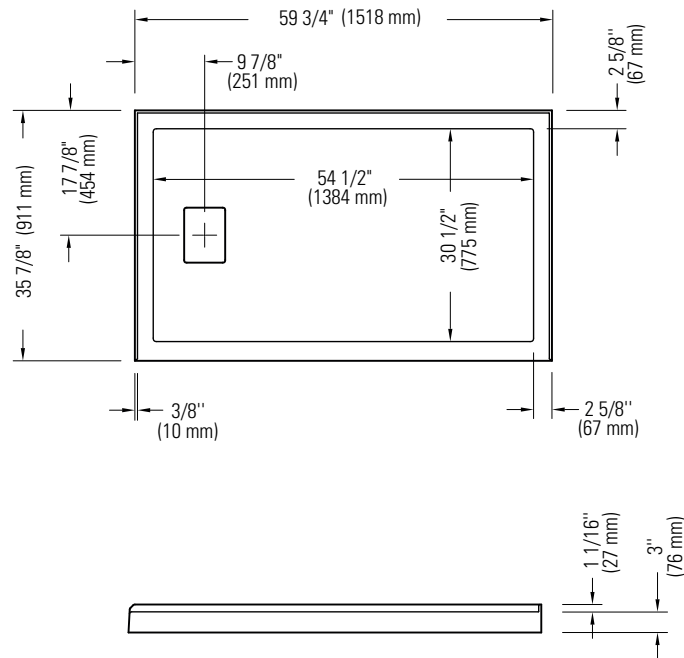

Produits Neptune

CACHE 3660 G 3B /60

LEFT DRAIN

Shower base

* All dimensions are approximate and subject to change without notice.
Please refer to the installation guide before beginning the installation.