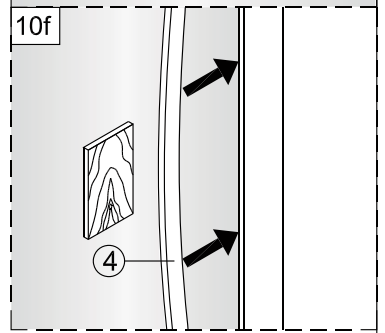

Modele / Model	A (pouces/inches)
AZELIA 36	MIN 33 7/16 MAX 34 5/8
AZELIA 42	MIN 39 7/16 MAX 40 5/8
AZELIA 48	MIN 45 7/16 MAX 46 9/16
AZELIA 60	MIN 57 7/16 MAX 58 9/16

3

4

5

Tighten the screws with 4N.m.

6

7