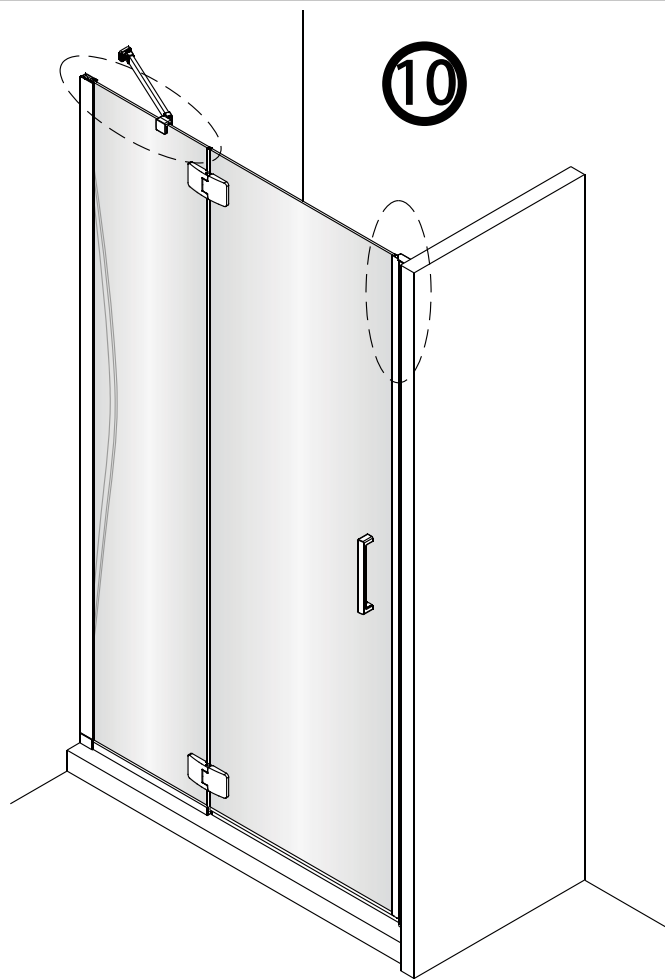

Modele / Model	A (pouces/inches)
AZELIA 36	MIN 33 7/16 MAX 34 5/8
AZELIA 42	MIN 39 7/16 MAX 40 5/8
AZELIA 48	MIN 45 7/16 MAX 46 9/16
AZELIA 60	MIN 57 7/16 MAX 58 9/16

3

4

5

Tighten the screws with 4N.m.

6

7