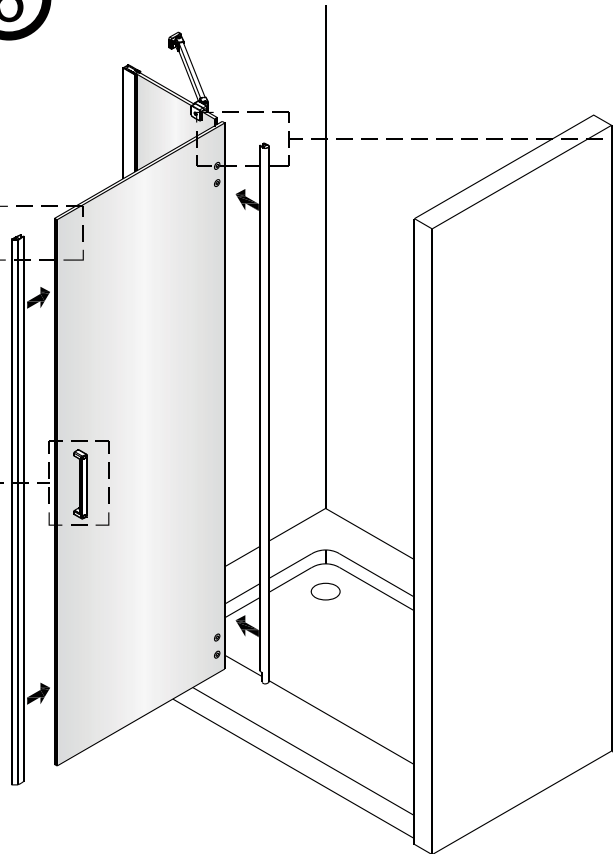

Modele / Model	A (pouces/inches)
AZELIA 36	MIN 33 7/16 MAX 34 5/8
AZELIA 42	MIN 39 7/16 MAX 40 5/8
AZELIA 48	MIN 45 7/16 MAX 46 9/16
AZELIA 60	MIN 57 7/16 MAX 58 9/16

3

4

5

Tighten the screws with 4N.m.

6

7