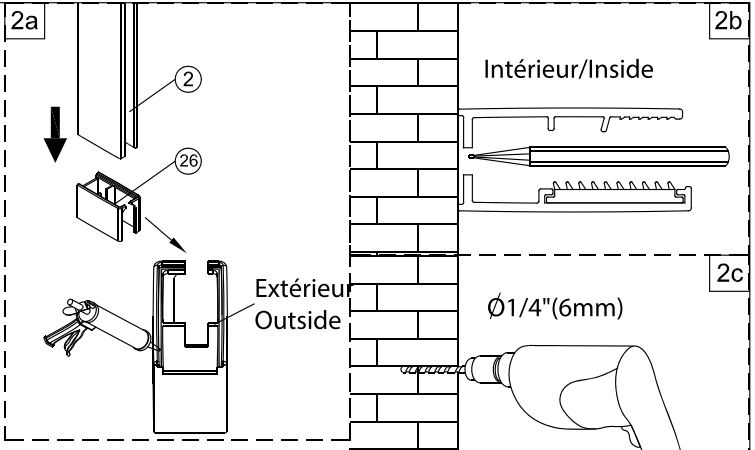

Matériel requis non-inclus/Required materials not included

1

2 personnes
2 people

Gauche/Left

Droit/Right

2

Modèle / Model	A (mm)
AZELIA 36	MIN 849~MAX 879
AZELIA 42	MIN 1001~MAX 1031
AZELIA 48	MIN 1153~MAX 1183
AZELIA 60	MIN 1458~MAX 1488