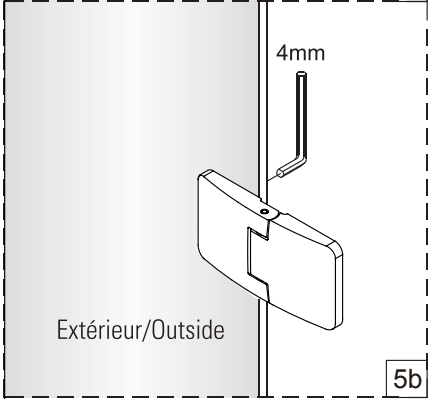

Modele / Model	A (pouces/inches)
AZELIA 36	MIN 33 7/16 MAX 34 5/8
AZELIA 42	MIN 39 7/16 MAX 40 5/8
AZELIA 48	MIN 45 7/16 MAX 46 9/16
AZELIA 60	MIN 57 7/16 MAX 58 9/16

3

4

5

Tighten the screws with 4N.m.

6

7