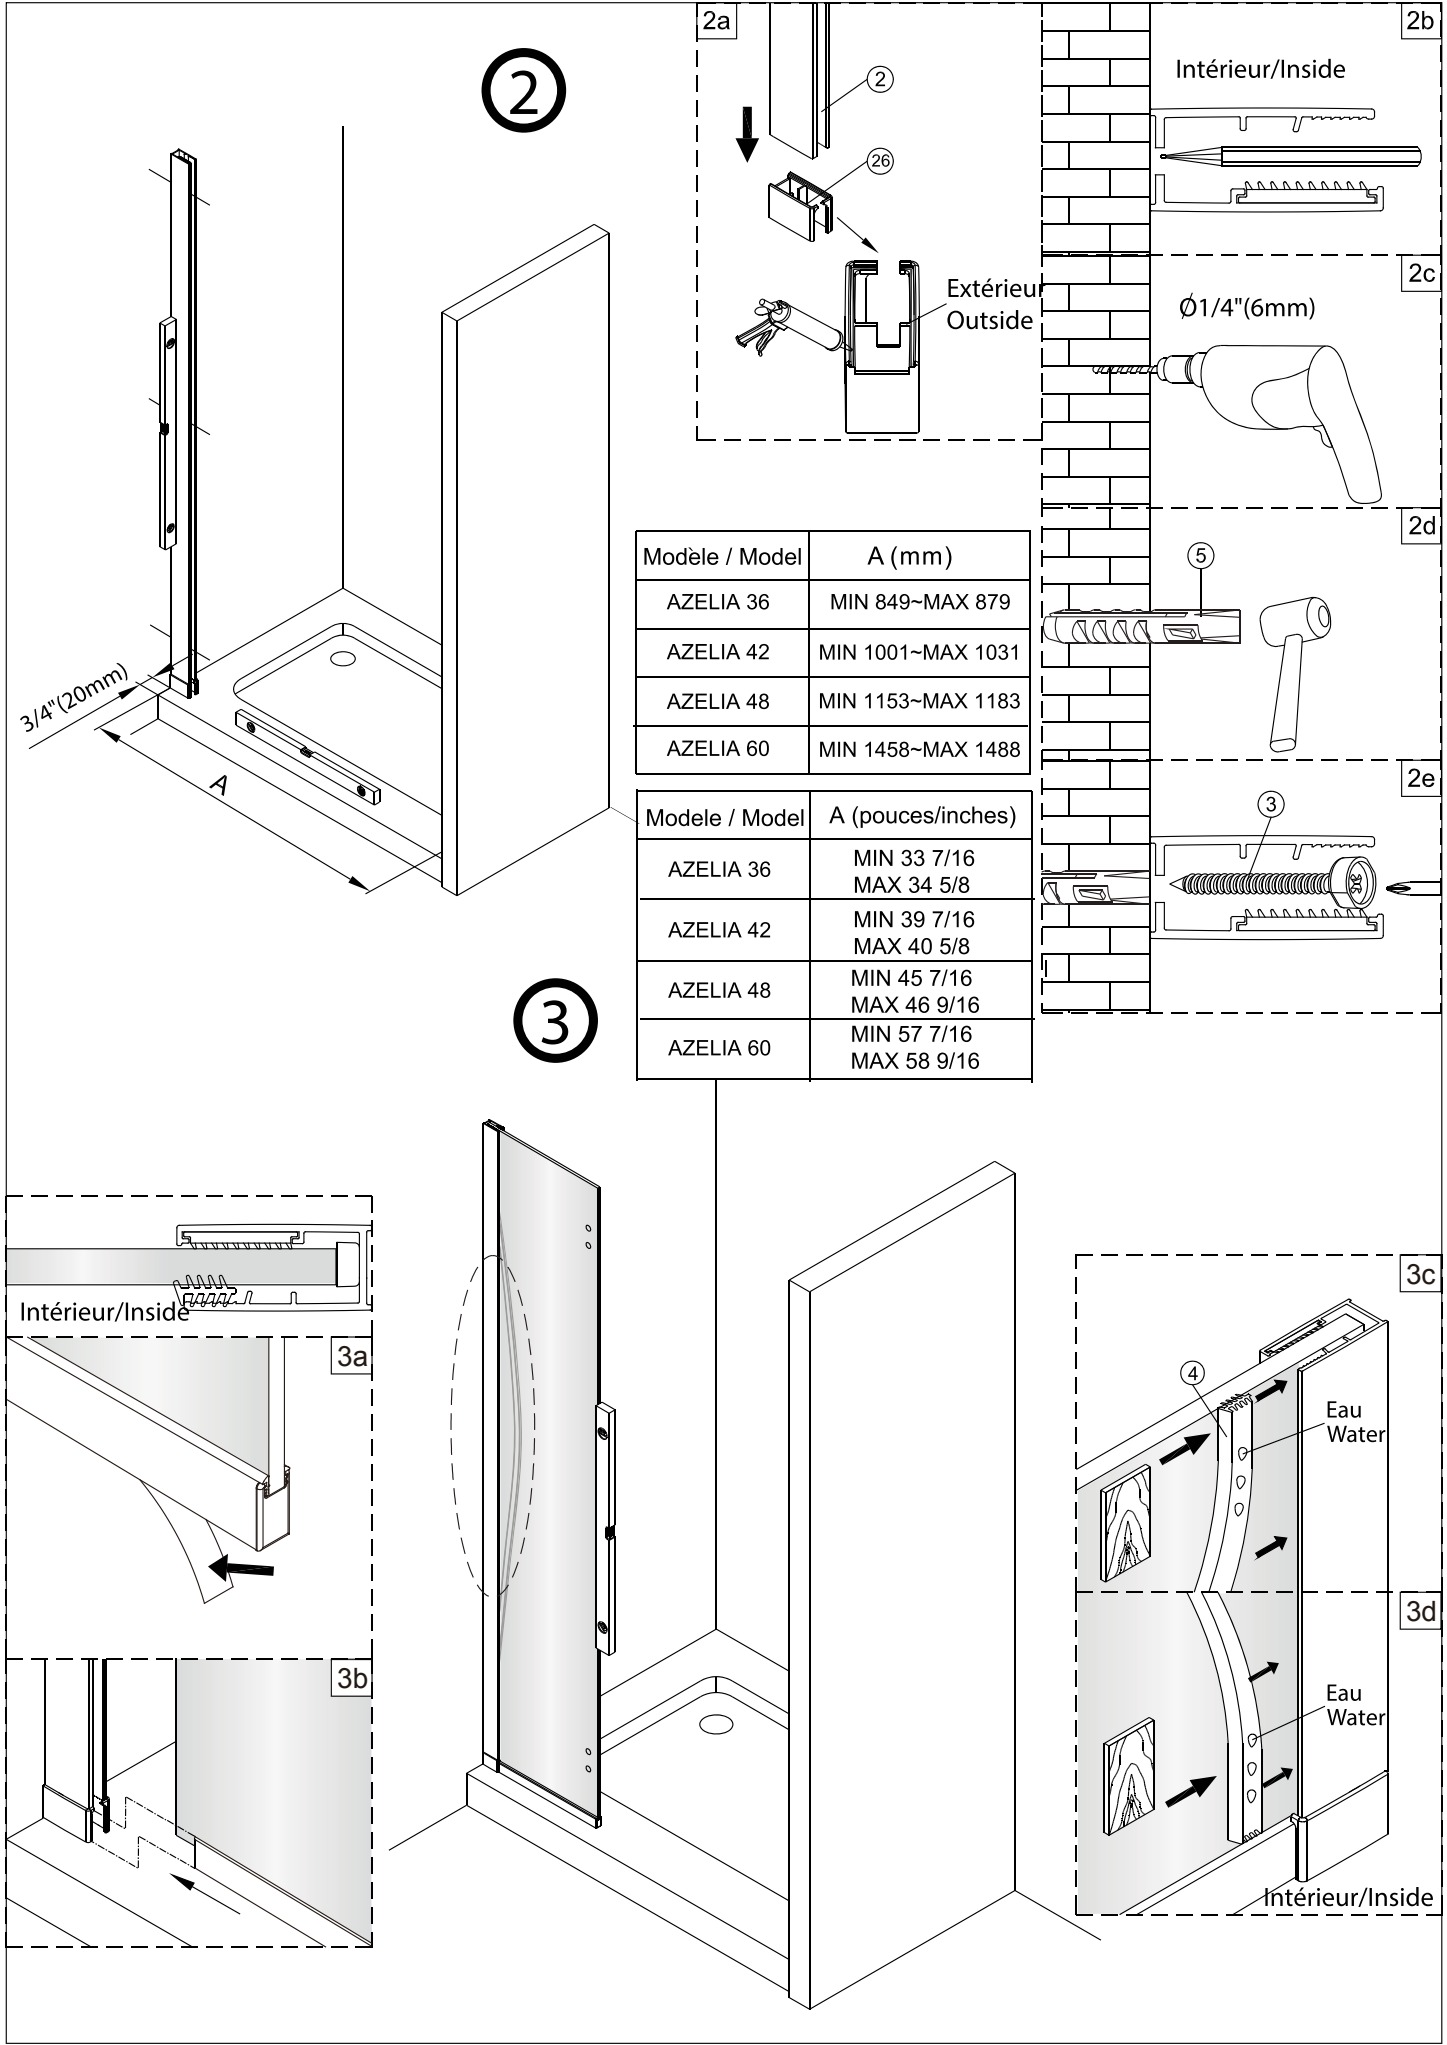

2

Modèle / Model	A (mm)
AZELIA 36	MIN 849~MAX 879
AZELIA 42	MIN 1001~MAX 1031
AZELIA 48	MIN 1153~MAX 1183
AZELIA 60	MIN 1458~MAX 1488

Modele / Model	A (pouces/inches)
AZELIA 36	MIN 33 7/16 MAX 34 5/8
AZELIA 42	MIN 39 7/16 MAX 40 5/8
AZELIA 48	MIN 45 7/16 MAX 46 9/16
AZELIA 60	MIN 57 7/16 MAX 58 9/16

3