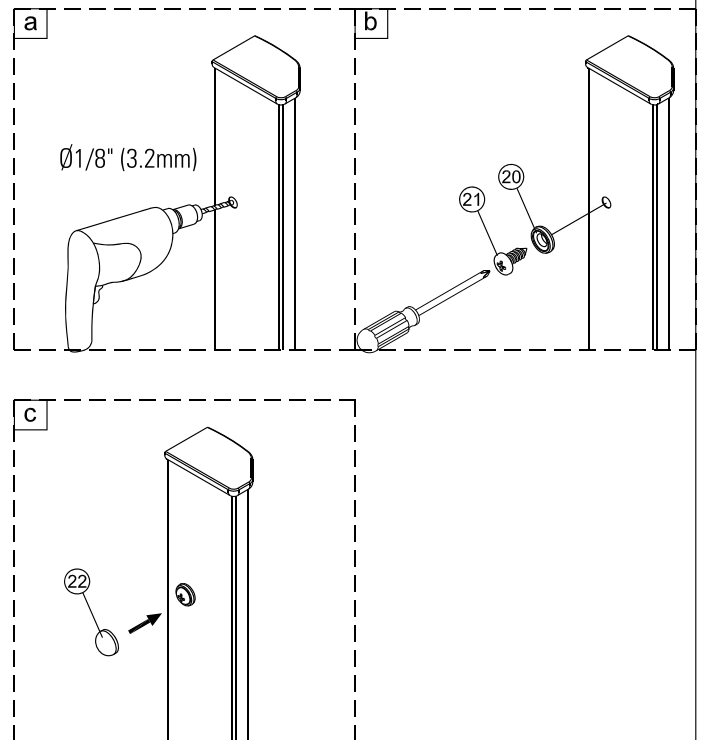

1  x1	2  x1	3  ST4x60 x3	4  x1	5  x7	6  x1	7  x1	8  ST4x60 x4	9  x1	10  x1
11  x1	12  x8	13  x2	14  x1	15  x1	16  x1 Gauche/Left	17  x1	18  x1	19  x1	20  x3
21  ST4x12 x3	22  x3	23  x1	24  x1	25  x1	26  x1 Gauche/Left	27  x1	28  x1	29  x1 Droit/Right	30  x1 Droit/Right
31  x1	32  4mm x1								

Modele / Model	A (pouces/inches)
AZELIA 36	MIN 33 7/16 MAX 34 5/8
AZELIA 42	MIN 39 7/16 MAX 40 5/8
AZELIA 48	MIN 45 7/16 MAX 46 9/16
AZELIA 60	MIN 57 7/16 MAX 58 9/16

3

4

5

Tighten the screws with 4N.m.

6

7