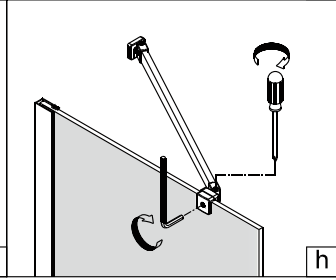

4

5

Tighten the screws with 4N.m.