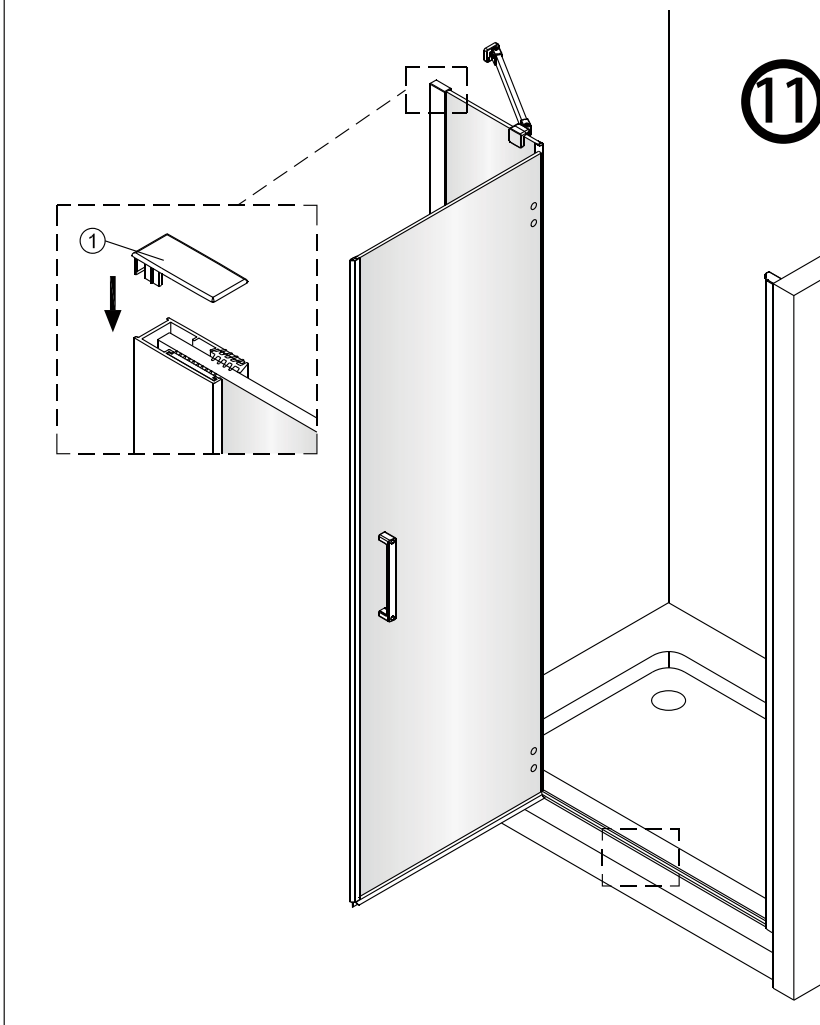

Modele / Model	A (pouces/inches)
AZELIA 36	MIN 33 7/16 MAX 34 5/8
AZELIA 42	MIN 39 7/16 MAX 40 5/8
AZELIA 48	MIN 45 7/16 MAX 46 9/16
AZELIA 60	MIN 57 7/16 MAX 58 9/16

3

4

5

Tighten the screws with 4N.m.

6

7