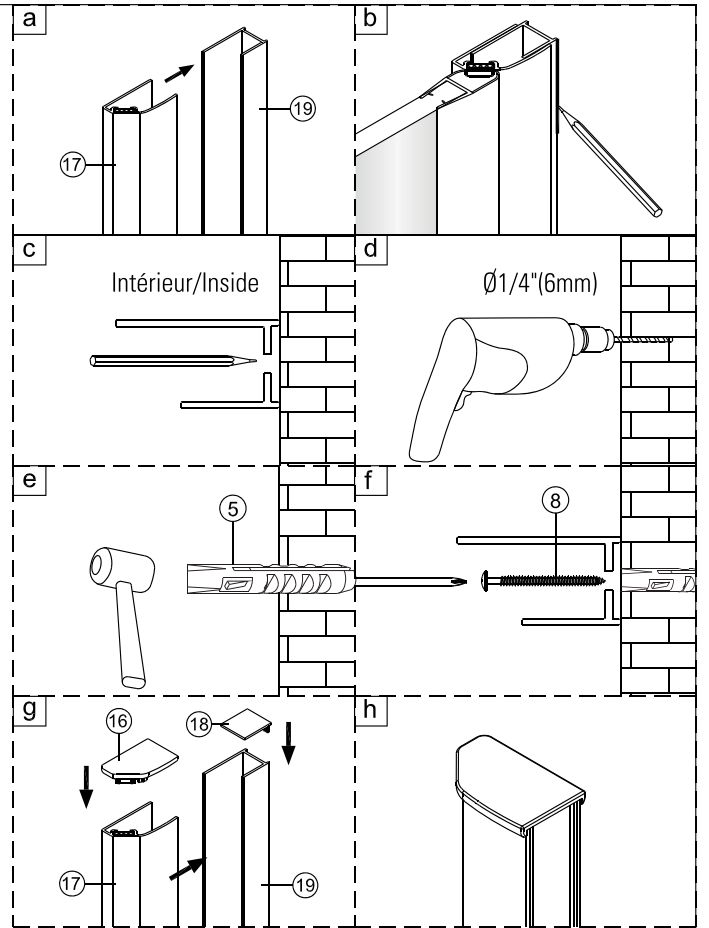

1  x1	2  x1	3  ST4x60 x3	4  x1	5  x7	6  x1	7  x1	8  ST4x60 x4	9  x1	10  x1
11  x1	12  x8	13  x2	14  x1	15  x1	16  x1 Gauche/Left	17  x1	18  x1	19  x1	20  x3
21  ST4x12 x3	22  x3	23  x1	24  x1	25  x1	26  x1 Gauche/Left	27  x1	28  x1	29  x1 Droit/Right	30  x1 Droit/Right
31  x1	32  4mm x1								

Modele / Model	A (pouces/inches)
AZELIA 36	MIN 33 7/16 MAX 34 5/8
AZELIA 42	MIN 39 7/16 MAX 40 5/8
AZELIA 48	MIN 45 7/16 MAX 46 9/16
AZELIA 60	MIN 57 7/16 MAX 58 9/16

3

4

5

Tighten the screws with 4N.m.

6

7