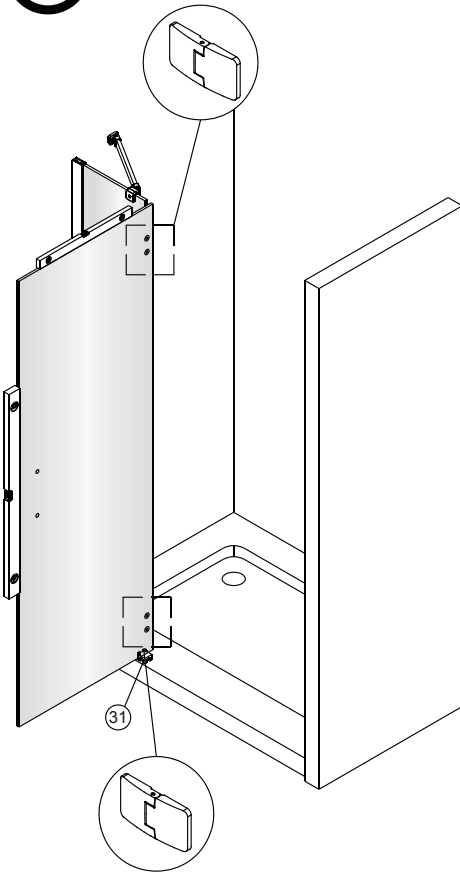

Modele / Model	A (pouces/inches)
AZELIA 36	MIN 33 7/16 MAX 34 5/8
AZELIA 42	MIN 39 7/16 MAX 40 5/8
AZELIA 48	MIN 45 7/16 MAX 46 9/16
AZELIA 60	MIN 57 7/16 MAX 58 9/16

3

4

5

Tighten the screws with 4N.m.

6

7