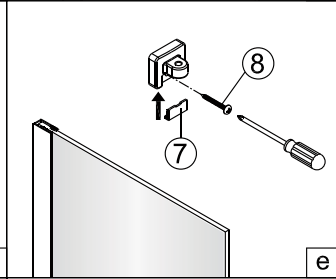

4

5

Tighten the screws with 4N.m.