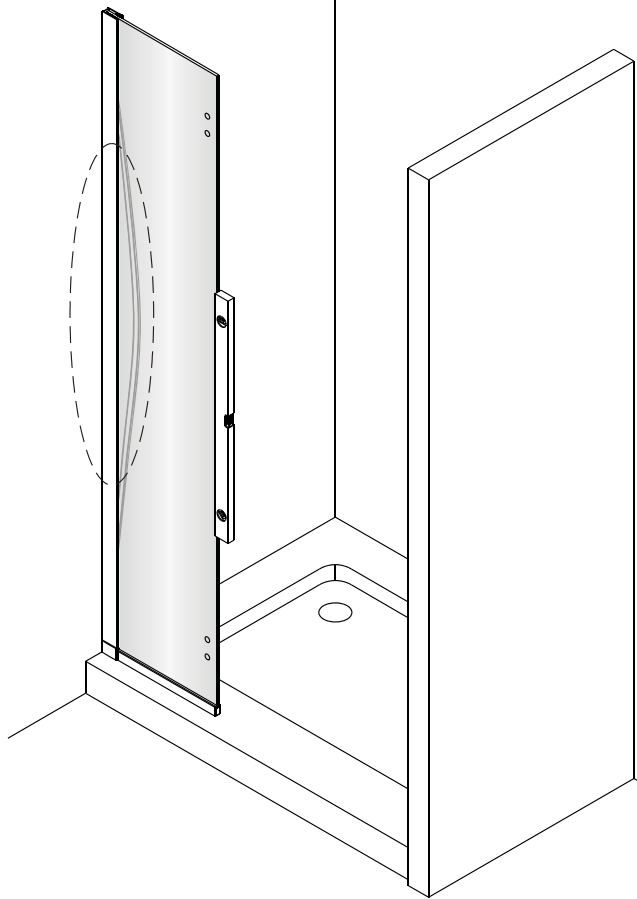

Modèle / Model	A (mm)
AZELIA 36	MIN 849~MAX 879
AZELIA 42	MIN 1001~MAX 1031
AZELIA 48	MIN 1153~MAX 1183
AZELIA 60	MIN 1458~MAX 1488

Modele / Model	A (pouces/inches)
AZELIA 36	MIN 33 7/16 MAX 34 5/8
AZELIA 42	MIN 39 7/16 MAX 40 5/8
AZELIA 48	MIN 45 7/16 MAX 46 9/16
AZELIA 60	MIN 57 7/16 MAX 58 9/16

3