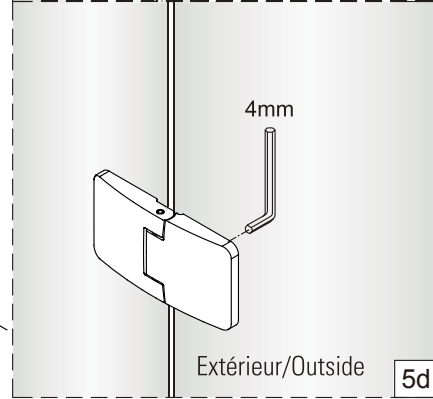

Modele / Model	A (pouces/inches)
AZELIA 36	MIN 33 7/16 MAX 34 5/8
AZELIA 42	MIN 39 7/16 MAX 40 5/8
AZELIA 48	MIN 45 7/16 MAX 46 9/16
AZELIA 60	MIN 57 7/16 MAX 58 9/16

3

4

5

Tighten the screws with 4N.m.

6

7