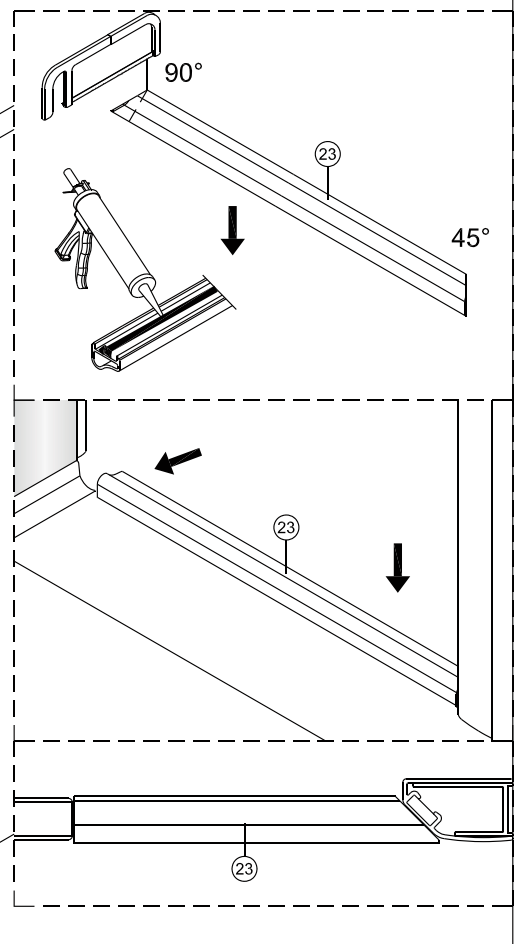

1  x1	2  x1	3  ST4x60 x3	4  x1	5  x7	6  x1	7  x1	8  ST4x60 x4	9  x1	10  x1
11  x1	12  x8	13  x2	14  x1	15  x1	16  x1 Gauche/Left	17  x1	18  x1	19  x1	20  x3
21  ST4x12 x3	22  x3	23  x1	24  x1	25  x1	26  x1 Gauche/Left	27  x1	28  x1	29  x1 Droit/Right	30  x1 Droit/Right
31  x1	32  4mm x1								

Modele / Model	A (pouces/inches)
AZELIA 36	MIN 33 7/16 MAX 34 5/8
AZELIA 42	MIN 39 7/16 MAX 40 5/8
AZELIA 48	MIN 45 7/16 MAX 46 9/16
AZELIA 60	MIN 57 7/16 MAX 58 9/16

3

4

5

Tighten the screws with 4N.m.

6

7