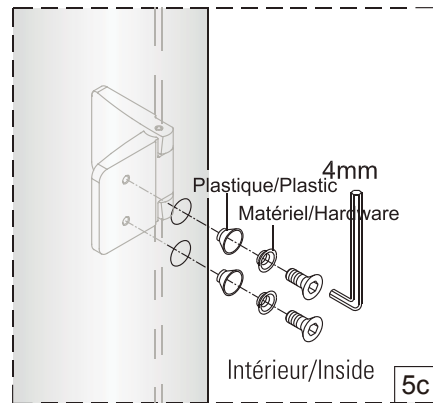

Modele / Model	A (pouces/inches)
AZELIA 36	MIN 33 7/16 MAX 34 5/8
AZELIA 42	MIN 39 7/16 MAX 40 5/8
AZELIA 48	MIN 45 7/16 MAX 46 9/16
AZELIA 60	MIN 57 7/16 MAX 58 9/16

3

4

5

Tighten the screws with 4N.m.

6

7