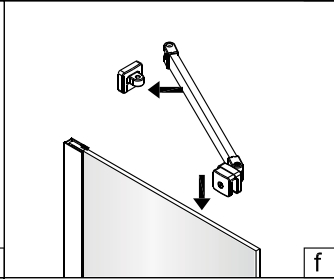

4

5

Tighten the screws with 4N.m.