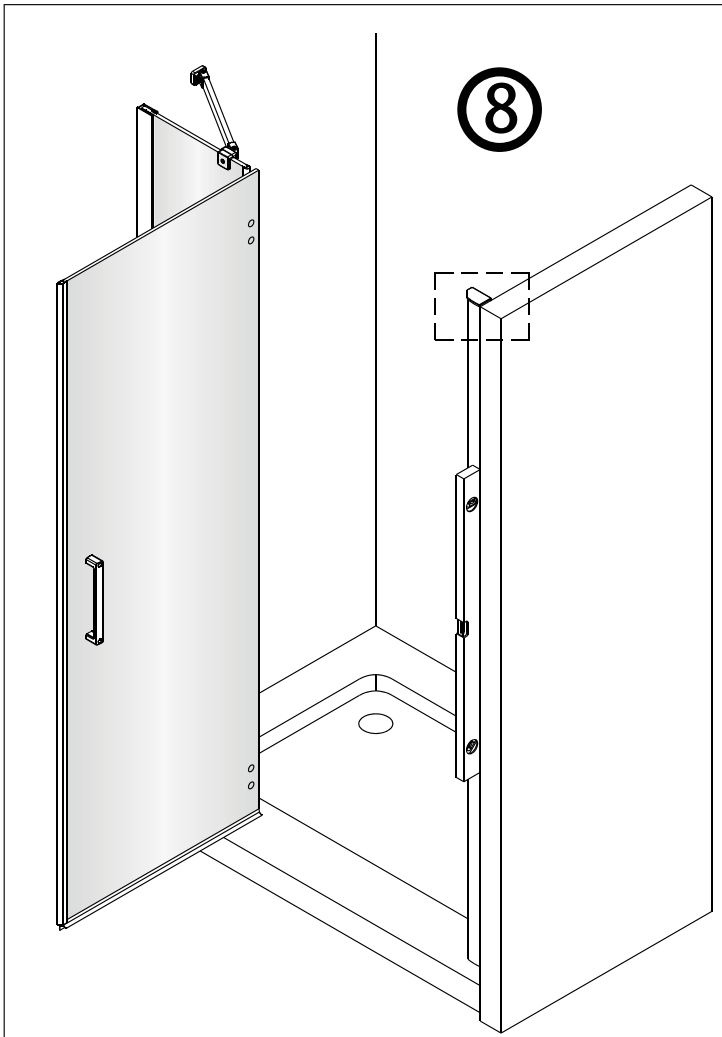

Modele / Model	A (pouces/inches)
AZELIA 36	MIN 33 7/16 MAX 34 5/8
AZELIA 42	MIN 39 7/16 MAX 40 5/8
AZELIA 48	MIN 45 7/16 MAX 46 9/16
AZELIA 60	MIN 57 7/16 MAX 58 9/16

3

4

5

Tighten the screws with 4N.m.

6

7