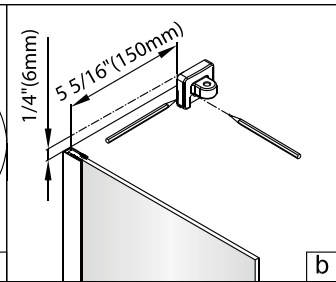

Matériel requis non-inclus/Required materials not included

1

2 personnes
2 people

Gauche/Left

Droit/Right

2

Modèle / Model	A (mm)
AZELIA 36	MIN 849~MAX 879
AZELIA 42	MIN 1001~MAX 1031
AZELIA 48	MIN 1153~MAX 1183
AZELIA 60	MIN 1458~MAX 1488

Modele / Model	A (pouces/inches)
AZELIA 36	MIN 33 7/16 MAX 34 5/8
AZELIA 42	MIN 39 7/16 MAX 40 5/8
AZELIA 48	MIN 45 7/16 MAX 46 9/16
AZELIA 60	MIN 57 7/16 MAX 58 9/16

3

4

5

Tighten the screws with 4N.m.

6

7