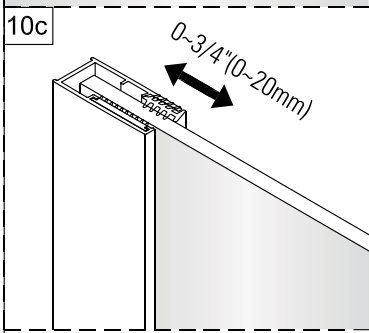

Modele / Model	A (pouces/inches)
AZELIA 36	MIN 33 7/16 MAX 34 5/8
AZELIA 42	MIN 39 7/16 MAX 40 5/8
AZELIA 48	MIN 45 7/16 MAX 46 9/16
AZELIA 60	MIN 57 7/16 MAX 58 9/16

3

4

5

Tighten the screws with 4N.m.

6

7