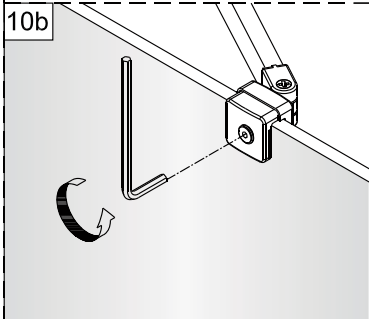

Modele / Model	A (pouces/inches)
AZELIA 36	MIN 33 7/16 MAX 34 5/8
AZELIA 42	MIN 39 7/16 MAX 40 5/8
AZELIA 48	MIN 45 7/16 MAX 46 9/16
AZELIA 60	MIN 57 7/16 MAX 58 9/16

3

4

5

Tighten the screws with 4N.m.

6

7