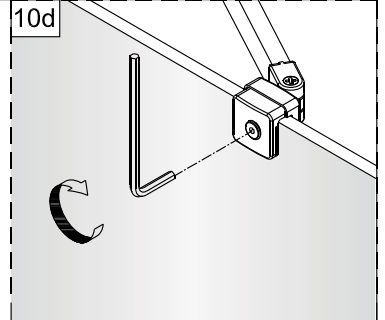

Modele / Model	A (pouces/inches)
AZELIA 36	MIN 33 7/16 MAX 34 5/8
AZELIA 42	MIN 39 7/16 MAX 40 5/8
AZELIA 48	MIN 45 7/16 MAX 46 9/16
AZELIA 60	MIN 57 7/16 MAX 58 9/16

3

4

5

Tighten the screws with 4N.m.

6

7