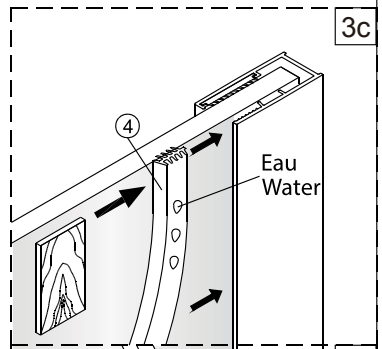

Matériel requis non-inclus/Required materials not included

1

2 personnes
2 people

Gauche/Left

Droit/Right

2

Modèle / Model	A (mm)
AZELIA 36	MIN 849~MAX 879
AZELIA 42	MIN 1001~MAX 1031
AZELIA 48	MIN 1153~MAX 1183
AZELIA 60	MIN 1458~MAX 1488

Modele / Model	A (pouces/inches)
AZELIA 36	MIN 33 7/16 MAX 34 5/8
AZELIA 42	MIN 39 7/16 MAX 40 5/8
AZELIA 48	MIN 45 7/16 MAX 46 9/16
AZELIA 60	MIN 57 7/16 MAX 58 9/16

3

4

5

Tighten the screws with 4N.m.

6

7