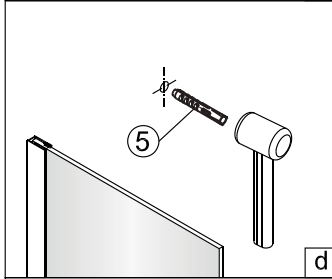

Matériel requis non-inclus/Required materials not included

1

2 personnes
2 people

Gauche/Left

Droit/Right

2

Modèle / Model	A (mm)
AZELIA 36	MIN 849~MAX 879
AZELIA 42	MIN 1001~MAX 1031
AZELIA 48	MIN 1153~MAX 1183
AZELIA 60	MIN 1458~MAX 1488

Modele / Model	A (pouces/inches)
AZELIA 36	MIN 33 7/16 MAX 34 5/8
AZELIA 42	MIN 39 7/16 MAX 40 5/8
AZELIA 48	MIN 45 7/16 MAX 46 9/16
AZELIA 60	MIN 57 7/16 MAX 58 9/16

3

4

5

Tighten the screws with 4N.m.

6

7