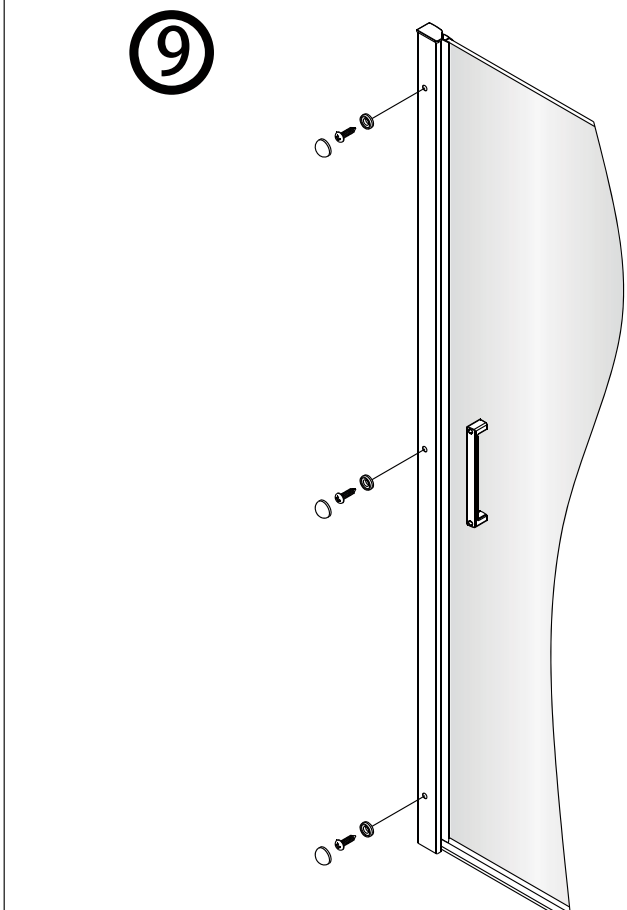

Modele / Model	A (pouces/inches)
AZELIA 36	MIN 33 7/16 MAX 34 5/8
AZELIA 42	MIN 39 7/16 MAX 40 5/8
AZELIA 48	MIN 45 7/16 MAX 46 9/16
AZELIA 60	MIN 57 7/16 MAX 58 9/16

3

4

5

Tighten the screws with 4N.m.

6

7