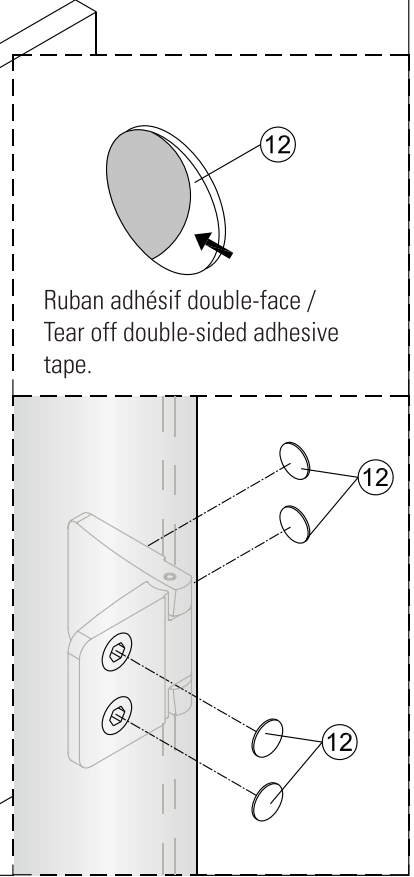

Modele / Model	A (pouces/inches)
AZELIA 36	MIN 33 7/16 MAX 34 5/8
AZELIA 42	MIN 39 7/16 MAX 40 5/8
AZELIA 48	MIN 45 7/16 MAX 46 9/16
AZELIA 60	MIN 57 7/16 MAX 58 9/16

3

4

5

Tighten the screws with 4N.m.

6

7