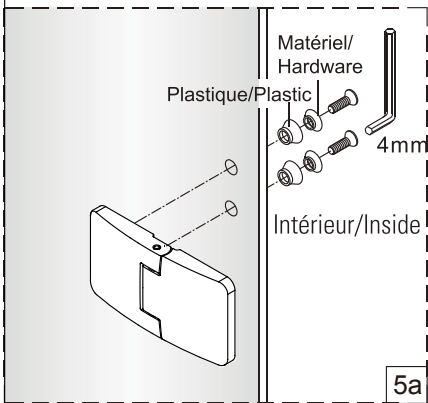

Modele / Model	A (pouces/inches)
AZELIA 36	MIN 33 7/16 MAX 34 5/8
AZELIA 42	MIN 39 7/16 MAX 40 5/8
AZELIA 48	MIN 45 7/16 MAX 46 9/16
AZELIA 60	MIN 57 7/16 MAX 58 9/16

3

4

5

Tighten the screws with 4N.m.

6

7