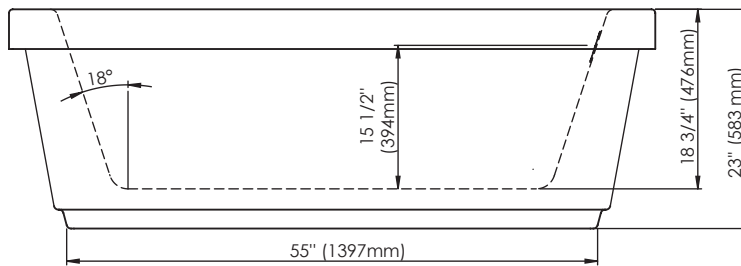

Produits Neptune
Rouge

Impact F2 3466

Bathtub

Ajustable feet

Above-the-floor rough (AFR)

*All dimensions are approximate and subject to change without notice
Please refer to the installation guide before beginning the installation