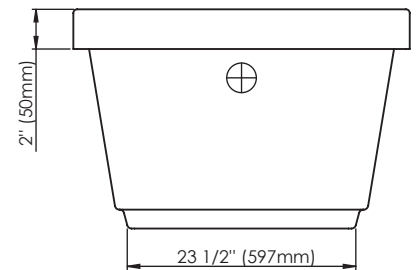

Produits Neptune
Rouge

Impact F2 3466

Bathtub

Ajustable feet

Above-the-floor rough (AFR)

*All dimensions are approximate and subject to change without notice
Please refer to the installation guide before beginning the installation