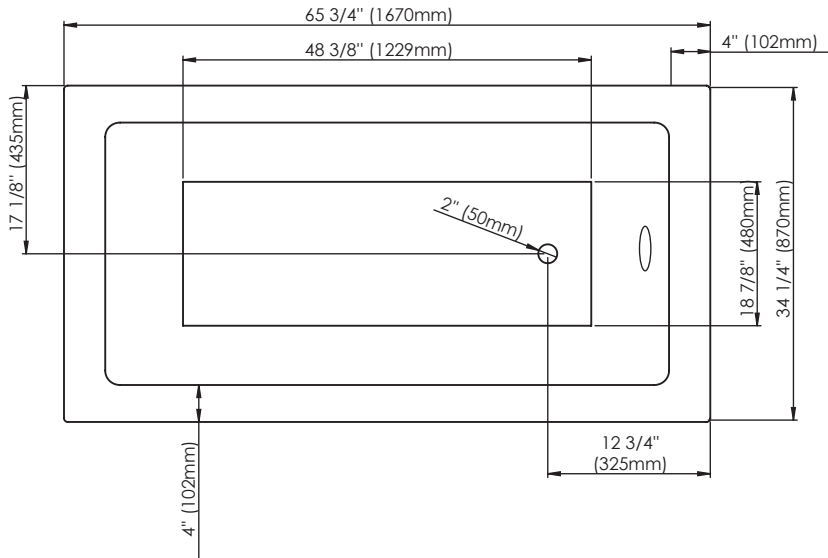

Produits Neptune
Rouge

Impact F2 3466

Bathtub

Ajustable feet

Above-the-floor rough (AFR)

*All dimensions are approximate and subject to change without notice
Please refer to the installation guide before beginning the installation