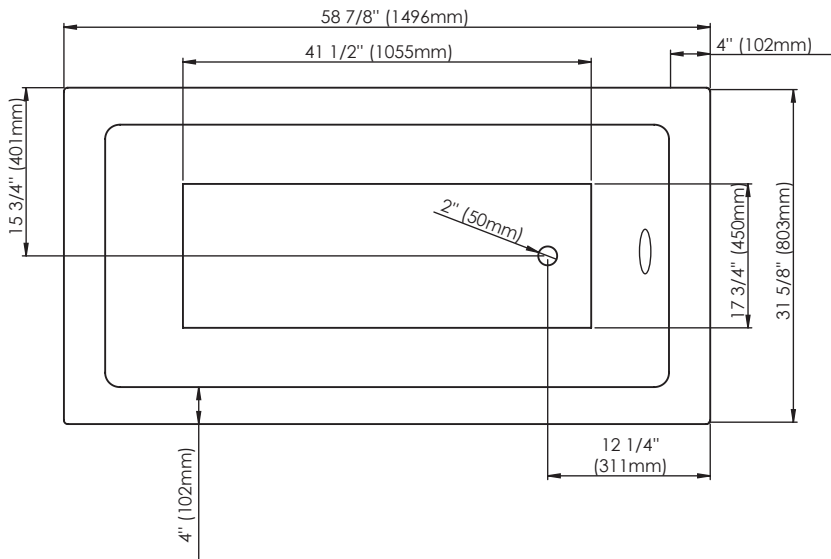

# Impact F2 3260

Bathtub

Ajustable feet

Above-the-floor rough (AFR)

\*All dimensions are approximate and subject to change without notice  
Please refer to the installation guide before beginning the installation