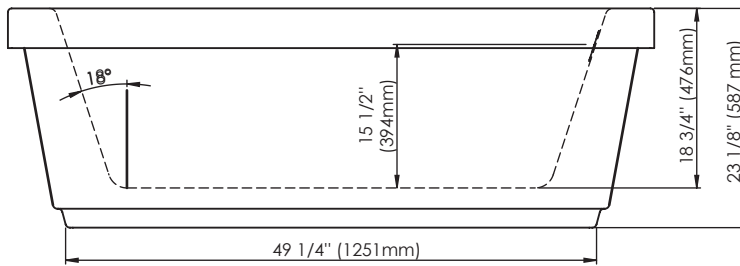

# Impact F2 3260

Bathtub

Ajustable feet

Above-the-floor rough (AFR)

\*All dimensions are approximate and subject to change without notice  
Please refer to the installation guide before beginning the installation