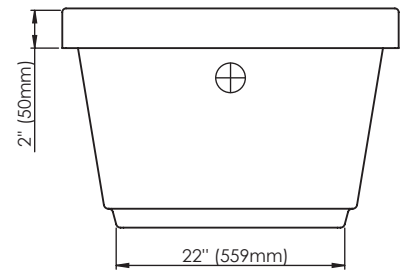

# Impact F2 3260

Bathtub

Ajustable feet

Above-the-floor rough (AFR)

\*All dimensions are approximate and subject to change without notice  
Please refer to the installation guide before beginning the installation