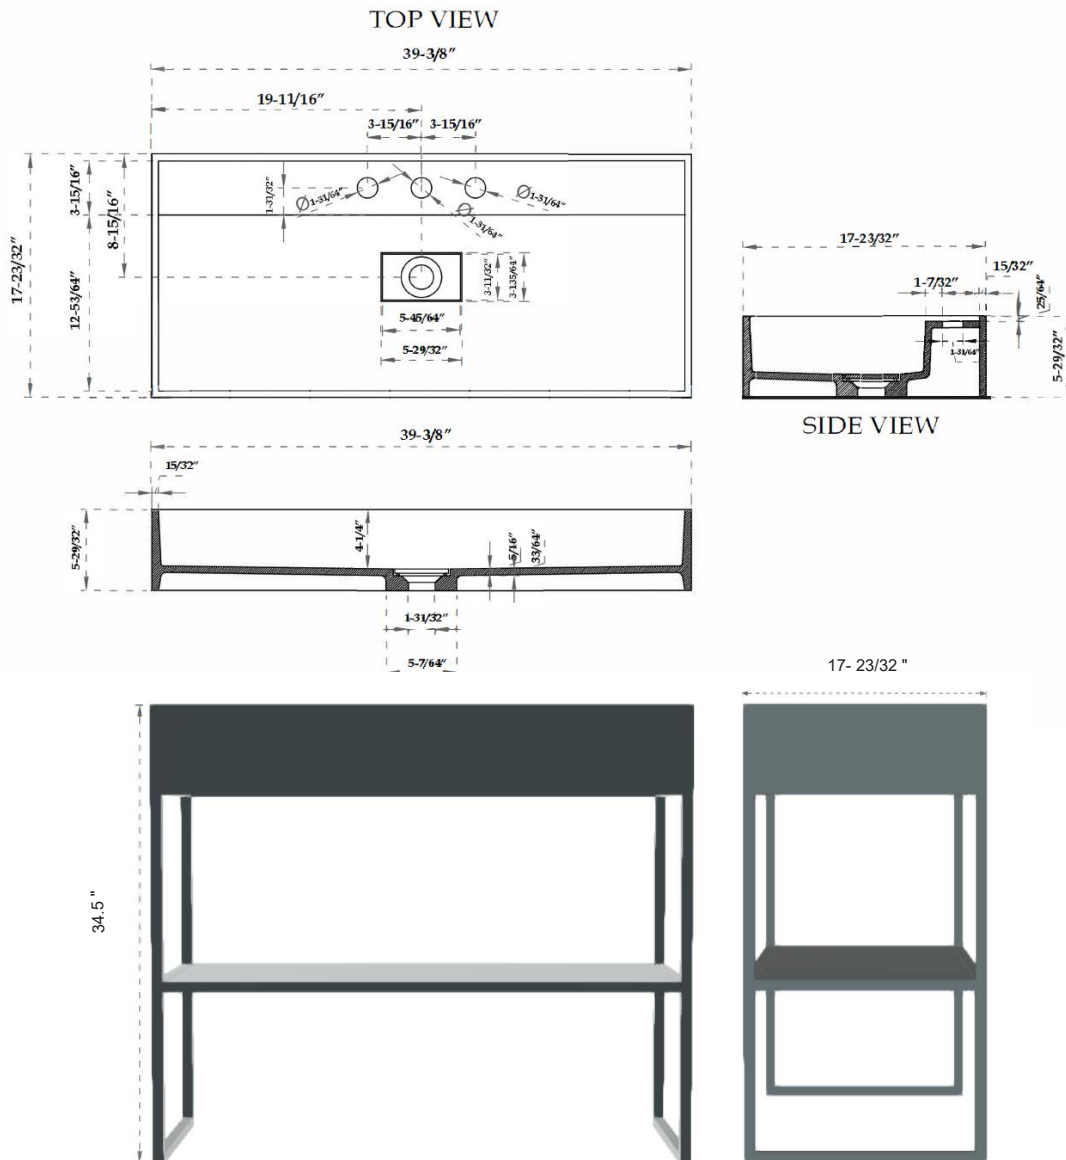

GARIBALDI 40

39 3/8" x 17 3/4" x 34 1/2" Sink

FEATURES

- Sink made of easily repairable solid surface in matte white
- Overflow hole prevents spillovers
- Faucet Sold Separately
- Drain cover assorted included
- Convenient storage shelf
- Solid matte black stainless steel frame
- Lightweight construction for an easy to installation
- DIY Installation
- Sink dimensions : 38 3/8 L in. x 11 15/16 W in. x 4 1/4 D in.

ATTRIBUTES

- Installation Type : Console
- Material : Solid Surface
- Residential Warranty : 5
- Commercial Warranty : 5 Years

COLOR(S)

Matte White

SIZE(S)

40

All dimensions are approximate. Structure measurements must be verified against the unit to ensure proper fit.

TECHNICAL SPECIFICATIONS

39 3/8" x 17 3/4" x 34 1/2" Sink

DIMENSIONS

PRODUCT LENGTH	PRODUCT WIDTH	PRODUCT HEIGHT	WEIGHT	SHIPPING LENGTH
39 3/8"	17 3/4"	34 1/2"	64 Lbs	40"
SHIPPING WIDTH	SHIPPING HEIGHT			
16"	36"			