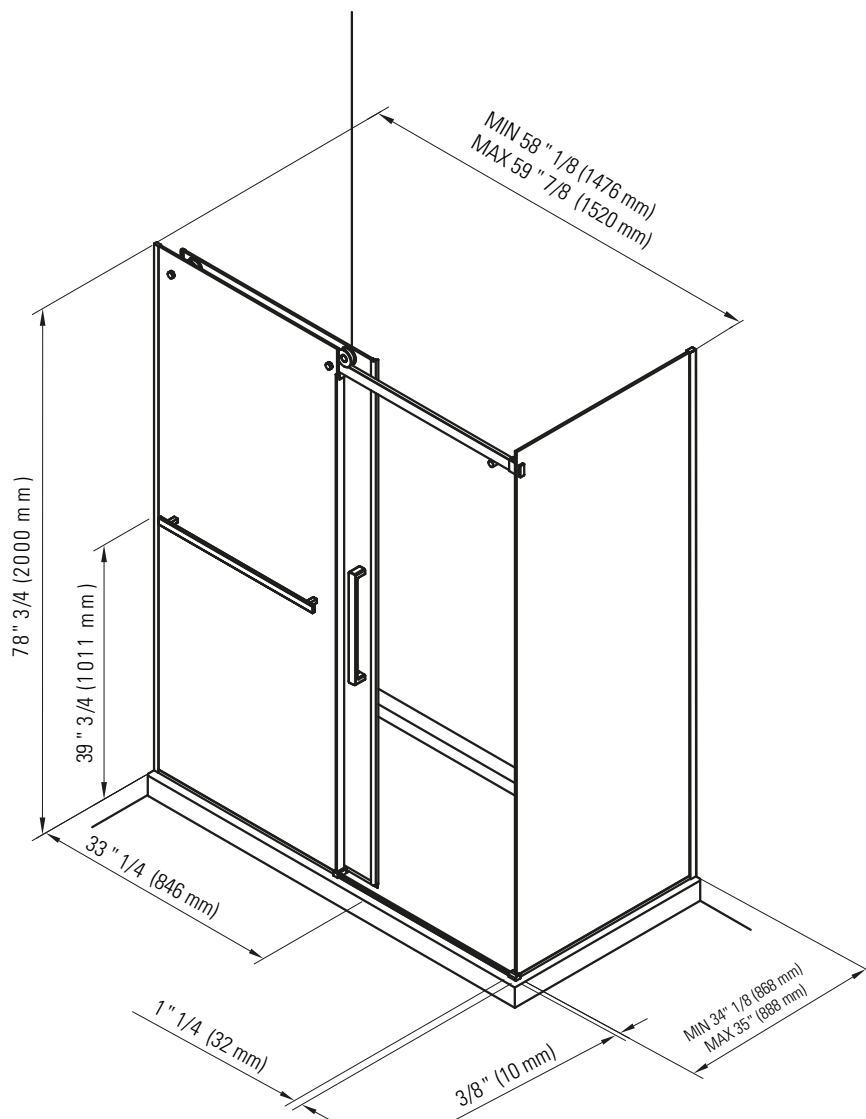

EXALT 60 X 36 X 78 IN.

59 7/8" x 35" x 78 3/4" Shower Enclosure

FRAME FINISH(ES)	GLASS FINISH(ES)	SIZE(S)
Chrome	Clear	60 x 36
Matte Black		

FEATURES

- 8 mm tempered glass panels
- Reversible, allowing for left or right opening to accommodate different bathroom layouts
- Bi-directional glass panels for flexible entry and easy access to fixtures on the left or right-hand side
- Cutting-edge protector repelling water and dirt, allowing easy cleaning and increasing the lifespan of your shower doors.
- Shower Door for Corner Installation

ATTRIBUTES

- Installation Type : Corner
- Material : Tempered Glass
- Door Type : Sliding
- Residential Warranty : 10
- Commercial Warranty : 1 Year

Produits Neptune

EXALT 3660 MATTE BLACK

Shower door

*All dimensions are approximate and subject to change without notice.
Please refer to the installation guide before beginning the installation.

TECHNICAL SPECIFICATIONS

59 7/8" x 35" x 78 3/4" Shower Enclosure

DIMENSIONS

PRODUCT LENGTH	PRODUCT WIDTH	PRODUCT HEIGHT	WEIGHT	SHIPPING LENGTH
59 7/8"	35"	78 3/4"	242 Lbs	38"
SHIPPING WIDTH	SHIPPING HEIGHT			
3"	82"			