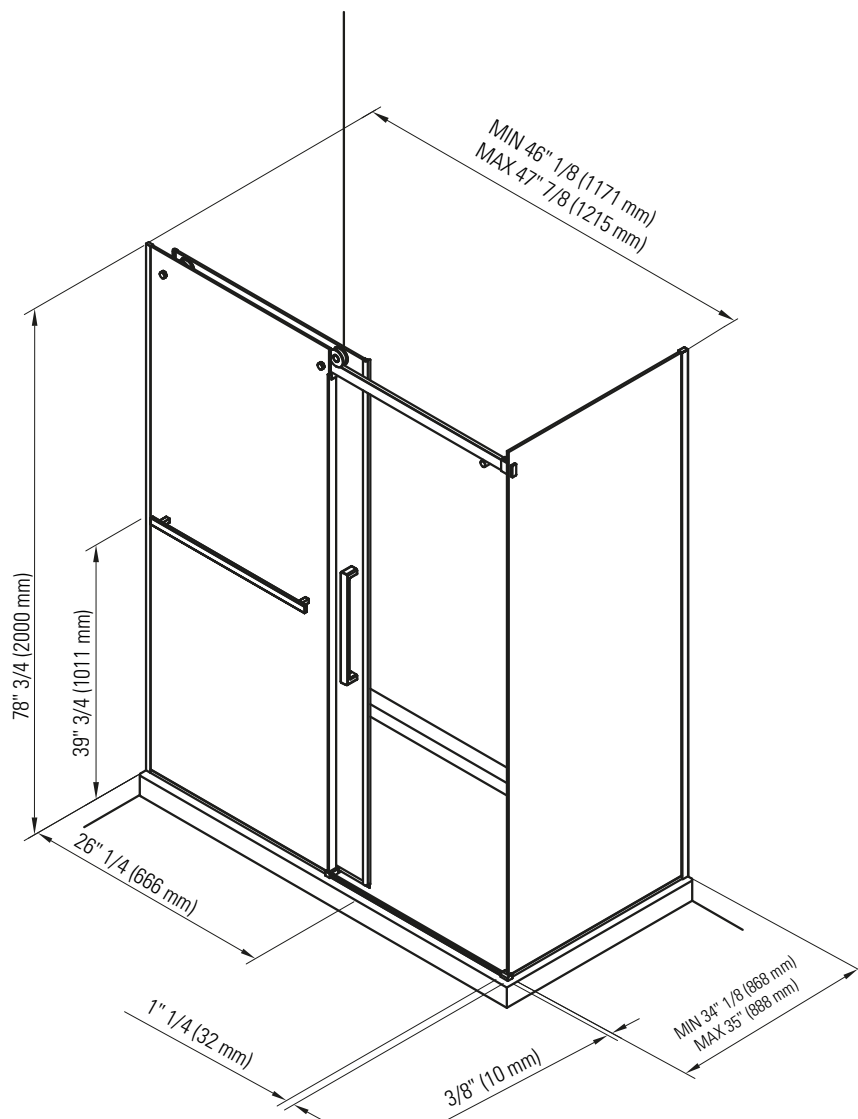

EXALT 48 X 36 X 78 IN.

47 7/8" x 35" x 78 3/4" Shower Enclosure

FRAME FINISH(ES)	GLASS FINISH(ES)	SIZE(S)
Chrome	Clear	48 x 36
Matte Black		

FEATURES

- 8 mm tempered glass panels
- Reversible, allowing for left or right opening to accommodate different bathroom layouts
- Cutting-edge protector repelling water and dirt, allowing easy cleaning and increasing the lifespan of your shower doors.
- Shower Door for Corner Installation

ATTRIBUTES

- Installation Type : Corner
- Material : Tempered Glass
- Door Type : Sliding
- Residential Warranty : 10
- Commercial Warranty : 1 Year

Produits Neptune

EXALT 3648 MATTE BLACK

Shower door

*All dimensions are approximate and subject to change without notice.
Please refer to the installation guide before beginning the installation.

TECHNICAL SPECIFICATIONS

47 7/8" x 35" x 78 3/4" Shower Enclosure

DIMENSIONS

PRODUCT LENGTH	PRODUCT WIDTH	PRODUCT HEIGHT	WEIGHT	SHIPPING LENGTH
47 7/8"	35"	78 3/4"	210 Lbs	38"
SHIPPING WIDTH	SHIPPING HEIGHT			
3"	82"			