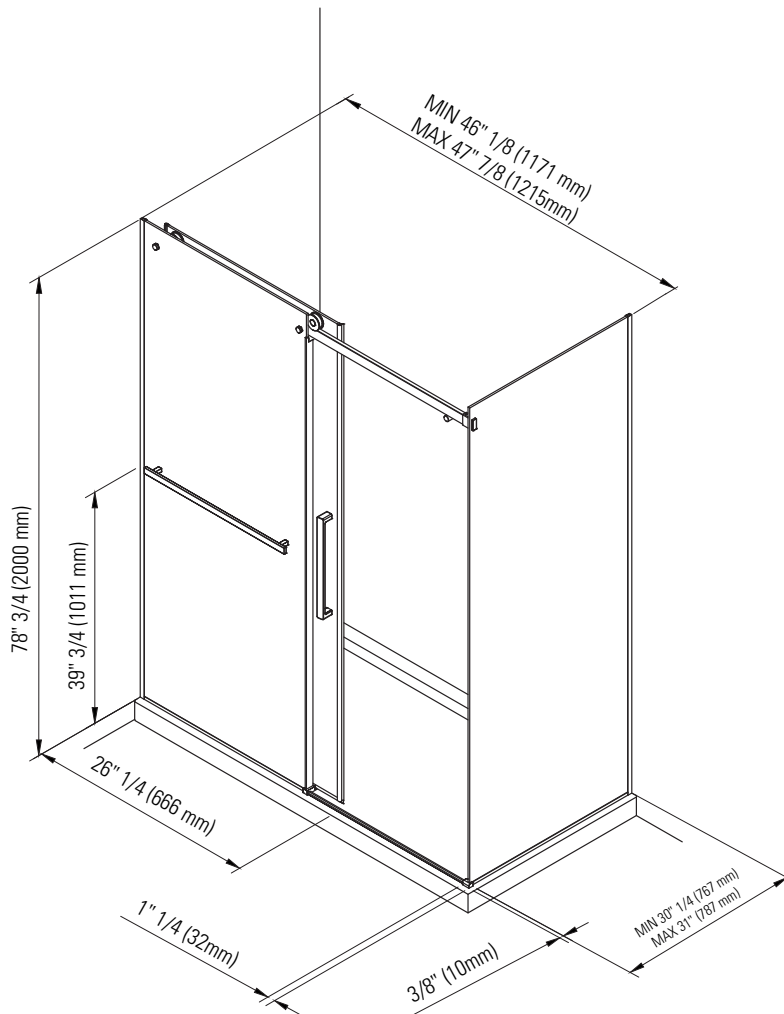

EXALT 48 X 32 X 78 IN.

47 7/8" x 31" x 78 3/4" Shower Enclosure

FRAME FINISH(ES)	GLASS FINISH(ES)	SIZE(S)
Chrome	Clear	48 x 32
Matte Black		

FEATURES

- 8 mm tempered glass panels
- Reversible, allowing for left or right opening to accommodate different bathroom layouts
- Cutting-edge protector repelling water and dirt, allowing easy cleaning and increasing the lifespan of your shower doors.
- Shower Door for Corner Installation

ATTRIBUTES

- Installation Type : Corner
- Material : Tempered Glass
- Door Type : Sliding
- Residential Warranty : 10
- Commercial Warranty : 1 Year

Produits Neptune

EXALT 3248 MATTE BLACK

Shower door

*All dimensions are approximate and subject to change without notice.
Please refer to the installation guide before beginning the installation.

TECHNICAL SPECIFICATIONS

47 7/8" x 31" x 78 3/4" Shower Enclosure

DIMENSIONS

PRODUCT LENGTH	PRODUCT WIDTH	PRODUCT HEIGHT	WEIGHT	SHIPPING LENGTH
47 7/8"	31"	78 3/4"	202 Lbs	33"
SHIPPING WIDTH	SHIPPING HEIGHT			
3"	82"			