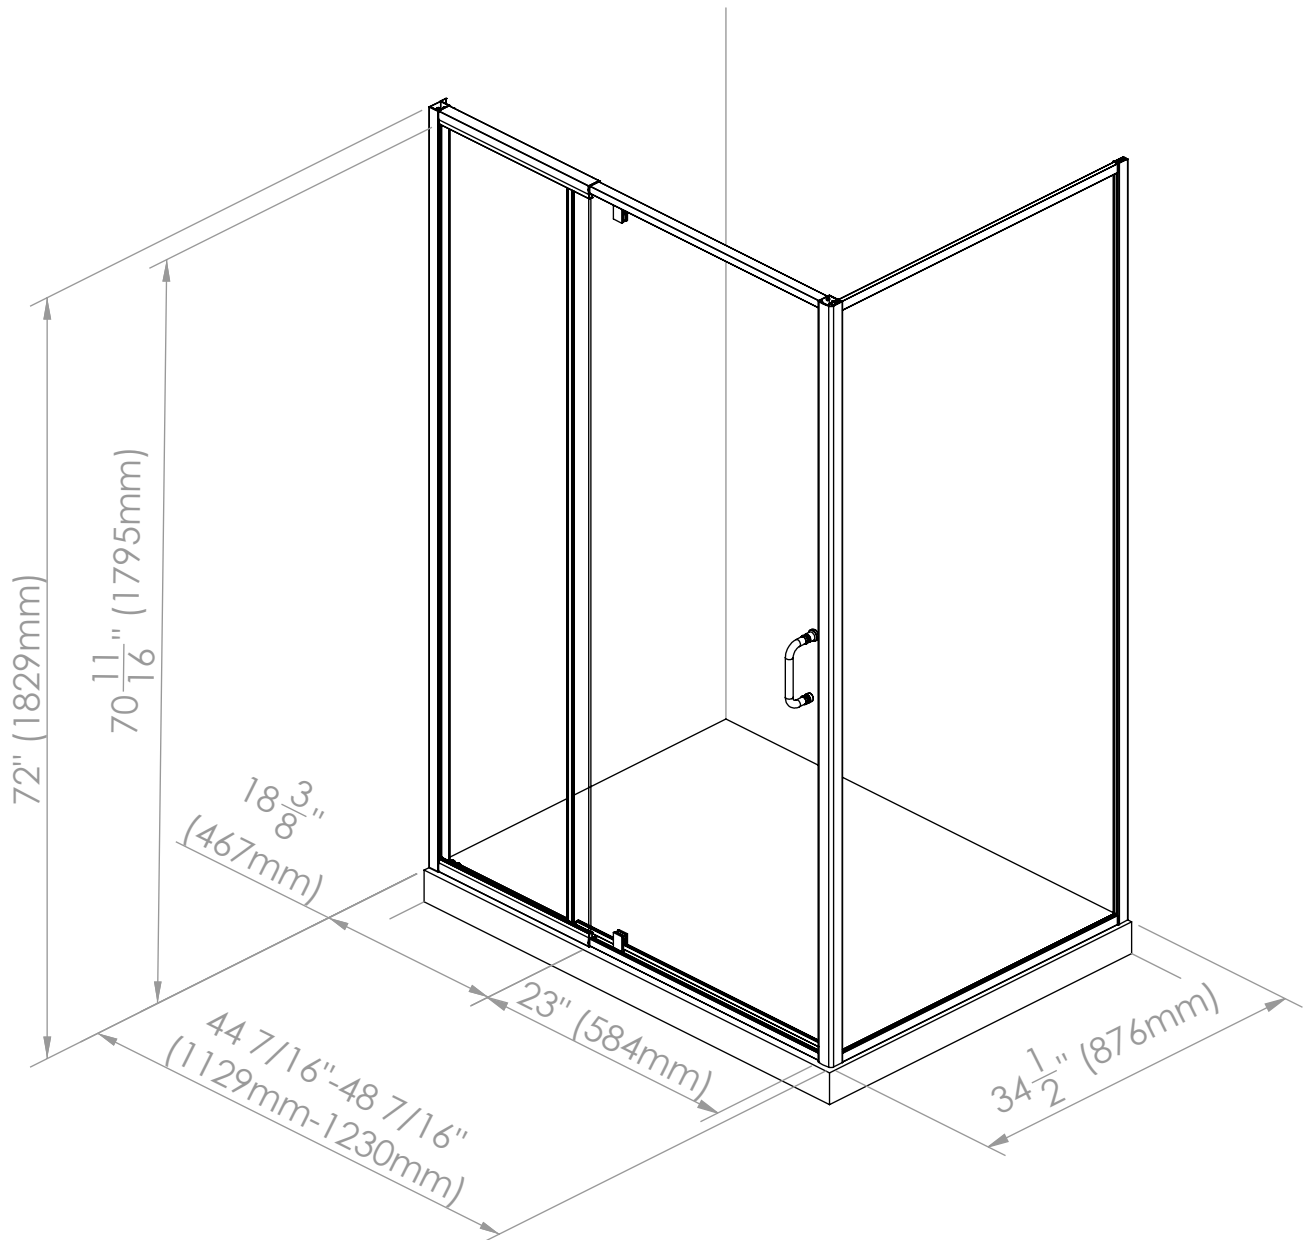

BELAYA 48 X 36 X 72 - 6MM

48" x 48" x 72" Shower Enclosure

FRAME FINISH(ES)	GLASS FINISH(ES)	SIZE(S)
Chrome	Clear	36 x 36 48 x 36 60 x 36

FEATURES

- Walk-in Opening: 23 in.
- Up to 4 in. of lateral adjustment
- Additional 1/2 in. adjustment per side for width or out-of-plumb
- Magnetic door latch spanning the full length for a watertight seal
- Anodized aluminum wall profiles
- Semi-Frameless 6 mm (1/4 in.) clear tempered glass
- Reversible pivot door for left or right-hand opening, giving you flexibility in design
- Stylish pull handle with large interior knobs for comfortable opening and closing of the door
- Solid brass pivots provide durability and luxury

ATTRIBUTES

- Installation Type : Corner
- Material : Tempered Glass
- Door Type : Pivot
- Frame Type : Semi-Frameless
- Residential Warranty : 10
- Commercial Warranty : 1 Year

48" x 48" x 72" Shower Enclosure

All dimensions are approximate. Structure measurements must be verified against the unit to ensure proper fit.

TECHNICAL SPECIFICATIONS

48" x 48" x 72" Shower Enclosure

DIMENSIONS

PRODUCT LENGTH	PRODUCT WIDTH	PRODUCT HEIGHT	WEIGHT	SHIPPING LENGTH
48"	48"	72"	206 Lbs	13 1/8"
SHIPPING WIDTH	SHIPPING HEIGHT			
40"	82"			