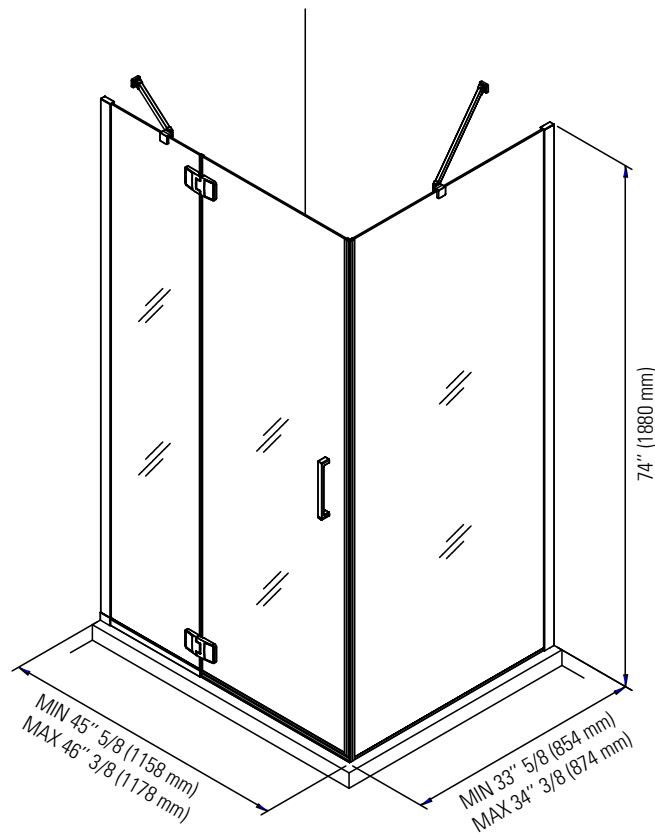

AZELIA 48 X 36 X 74 IN.

46 3/8" x 34 3/8" x 74" Shower Enclosure

FRAME FINISH(ES)	GLASS FINISH(ES)	SIZE(S)
Chrome	Clear	36 x 36 42 x 34 42 x 36 48 x 32 48 x 36 60 x 32 60 x 36

FEATURES

- 6 mm tempered glass panels
- Reversible, allowing for left or right opening to accommodate different bathroom layouts
- Pivoting door provides a wide opening for ease of access in and out of the shower
- Cutting-edge protector repelling water and dirt, allowing easy cleaning and increasing the lifespan of your shower doors.
- Shower Door for Corner Installation

ATTRIBUTES

- Installation Type : Corner
- Material : Tempered Glass
- Door Type : Pivot
- Commercial Warranty : 1 Year

Produits Neptune

AZELIA 3648

Shower door

*All dimensions are approximate and subject to change without notice.
Please refer to the installation guide before beginning the installation.

46 3/8" x 34 3/8" x 74" Shower Enclosure

DIMENSIONS

PRODUCT LENGTH	PRODUCT WIDTH	PRODUCT HEIGHT	WEIGHT	SHIPPING LENGTH
46 3/8"	34 3/8"	74"	132 Lbs	35"
SHIPPING WIDTH	SHIPPING HEIGHT			
3"	77"			

Project: