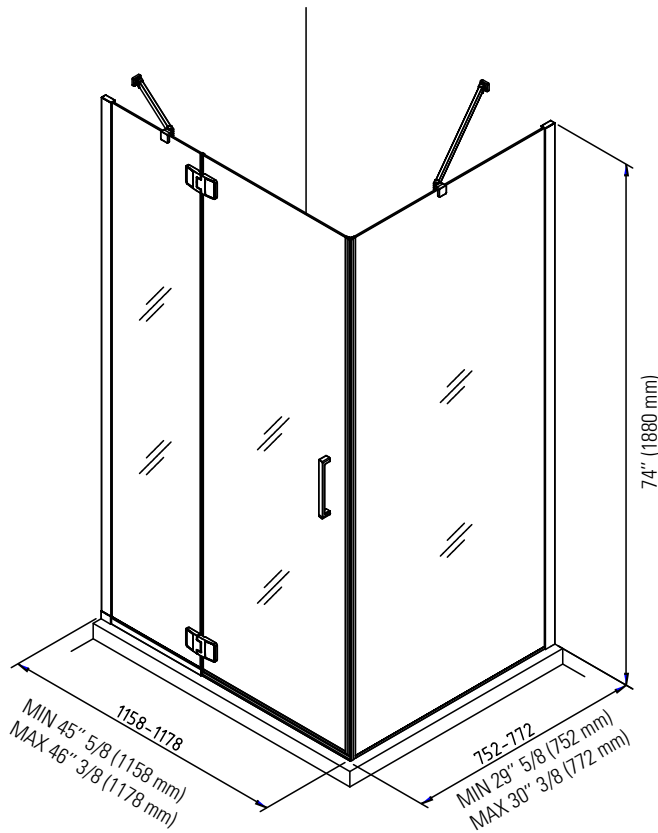

AZELIA 48 X 32 X 74 IN.

46 3/8" x 30 3/8" x 74" Shower Enclosure

FRAME FINISH(ES)	GLASS FINISH(ES)	SIZE(S)
Chrome	Clear	36 x 36 42 x 34 42 x 36 48 x 32 48 x 36 60 x 32 60 x 36

FEATURES

- 6 mm tempered glass panels
- Reversible, allowing for left or right opening to accommodate different bathroom layouts
- Pivoting door provides a wide opening for ease of access in and out of the shower
- Cutting-edge protector repelling water and dirt, allowing easy cleaning and increasing the lifespan of your shower doors.
- Shower Door for Corner Installation

ATTRIBUTES

- Installation Type : Corner
- Material : Tempered Glass
- Door Type : Pivot
- Commercial Warranty : 1 Year

Produits Neptune

AZELIA 3248

Shower door

*All dimensions are approximate and subject to change without notice.
Please refer to the installation guide before beginning the installation.

46 3/8" x 30 3/8" x 74" Shower Enclosure

DIMENSIONS

PRODUCT LENGTH	PRODUCT WIDTH	PRODUCT HEIGHT	WEIGHT	SHIPPING LENGTH
46 3/8"	30 3/8"	74"	133 Lbs	34"
SHIPPING WIDTH	SHIPPING HEIGHT			
3"	77"			

Project: