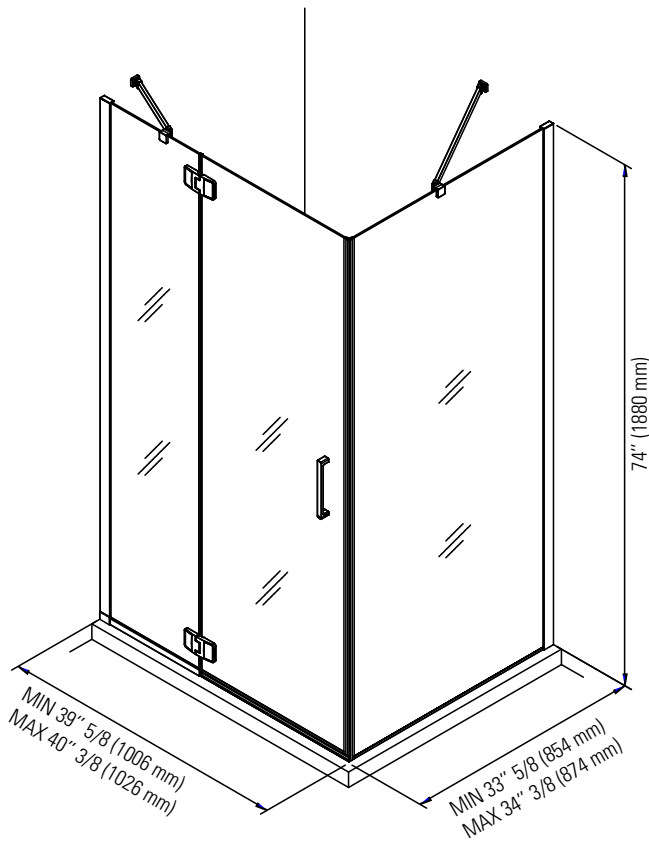

AZELIA 42 X 36 X 74 IN.

40 3/8" x 34 3/8" x 74" Shower Enclosure

FRAME FINISH(ES)	GLASS FINISH(ES)	SIZE(S)
Chrome	Clear	36 x 36 42 x 34 42 x 36 48 x 32 48 x 36 60 x 32 60 x 36

FEATURES

- 6 mm tempered glass panels
- Reversible, allowing for left or right opening to accommodate different bathroom layouts
- Pivoting door provides a wide opening for ease of access in and out of the shower
- Cutting-edge protector repelling water and dirt, allowing easy cleaning and increasing the lifespan of your shower doors.
- Shower Door for Corner Installation

ATTRIBUTES

- Installation Type : Corner
- Material : Tempered Glass
- Door Type : Pivot
- Commercial Warranty : 1 Year

Produits Neptune

AZELIA 3642

Shower door

*All dimensions are approximate and subject to change without notice.
Please refer to the installation guide before beginning the installation.

40 3/8" x 34 3/8" x 74" Shower Enclosure

DIMENSIONS

PRODUCT LENGTH	PRODUCT WIDTH	PRODUCT HEIGHT	WEIGHT	SHIPPING LENGTH
40 3/8"	34 3/8"	74"	124 Lbs	35"
SHIPPING WIDTH	SHIPPING HEIGHT			
3"	77"			

Project: