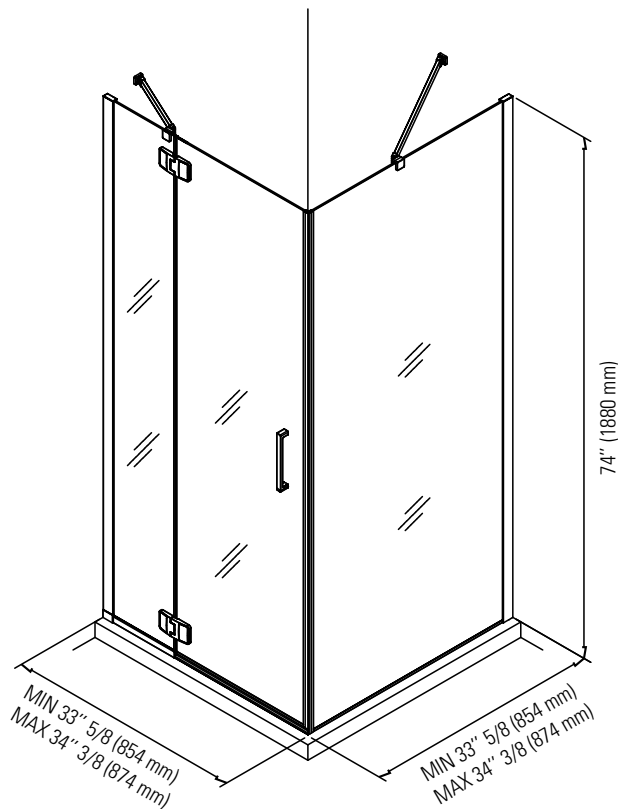

AZELIA 36 X 36 X 74 IN.

34 3/8" x 34 3/8" x 74" Shower Enclosure

FRAME FINISH(ES)	GLASS FINISH(ES)	SIZE(S)
Chrome	Clear	36 x 36 42 x 34 42 x 36 48 x 32 48 x 36 60 x 32 60 x 36

FEATURES

- 6 mm tempered glass panels
- Reversible, allowing for left or right opening to accommodate different bathroom layouts
- Pivoting door provides a wide opening for ease of access in and out of the shower
- Cutting-edge protector repelling water and dirt, allowing easy cleaning and increasing the lifespan of your shower doors.
- Shower Door for Corner Installation

ATTRIBUTES

- Installation Type : Corner
- Material : Tempered Glass
- Door Type : Pivot
- Commercial Warranty : 1 Year

Produits Neptune

AZELIA 3636

Shower door

*All dimensions are approximate and subject to change without notice.
Please refer to the installation guide before beginning the installation.

34 3/8" x 34 3/8" x 74" Shower Enclosure

DIMENSIONS

PRODUCT LENGTH	PRODUCT WIDTH	PRODUCT HEIGHT	WEIGHT	SHIPPING LENGTH
34 3/8"	34 3/8"	74"	155 Lbs	35"
SHIPPING WIDTH	SHIPPING HEIGHT			
3"	77"			

Project: