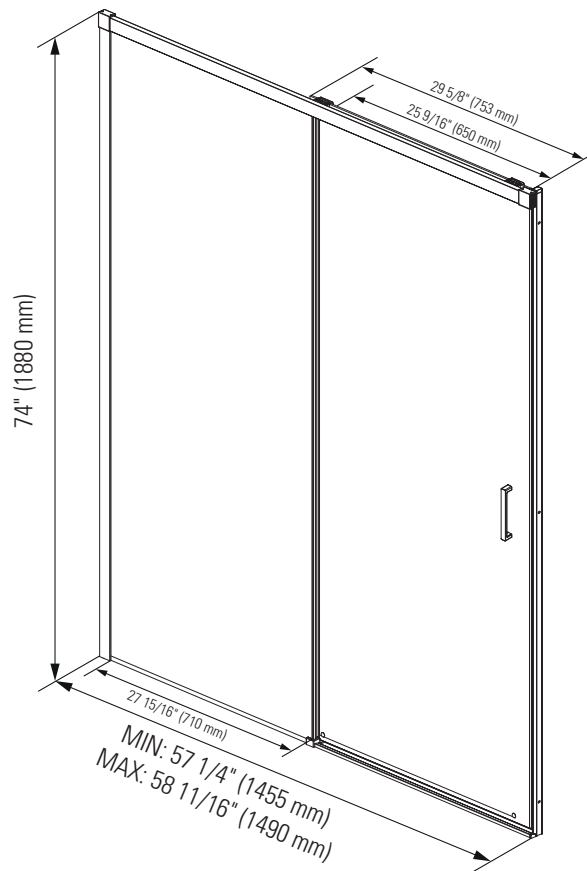

SELLA 60 X 74 IN.

57 1/8" - 58 11/16" x 74" Shower Door

FRAME FINISH(ES)	GLASS FINISH(ES)	SIZE(S)
Chrome	Clear	45 1/2 - 46 3/4 57 1/8 - 58 3/4

FEATURES

- 6 mm tempered glass panels
- Sliding door configuration features one sliding glass panel and one stationary panel
- Reversible, allowing for left or right opening to accommodate different bathroom layouts
- Cutting-edge protector repelling water and dirt, allowing easy cleaning and increasing the lifespan of your shower doors.
- Shower Door for Alcove Installation

ATTRIBUTES

- Installation Type : Alcove
- Material : Tempered Glass
- Door Type : Sliding
- Residential Warranty : 10
- Commercial Warranty : 1 Year

Produits Neptune

SELLA 60

Shower door

*All dimensions are approximate and subject to change without notice.
Please refer to the installation guide before beginning the installation.

TECHNICAL SPECIFICATIONS

57 1/8" - 58 11/16" x 74" Shower Door

DIMENSIONS

PRODUCT LENGTH	PRODUCT HEIGHT	WEIGHT	SHIPPING LENGTH	SHIPPING WIDTH
58 11/16"	74"	97 Lbs	33 11/16"	3 3/4"
SHIPPING HEIGHT				
77"				