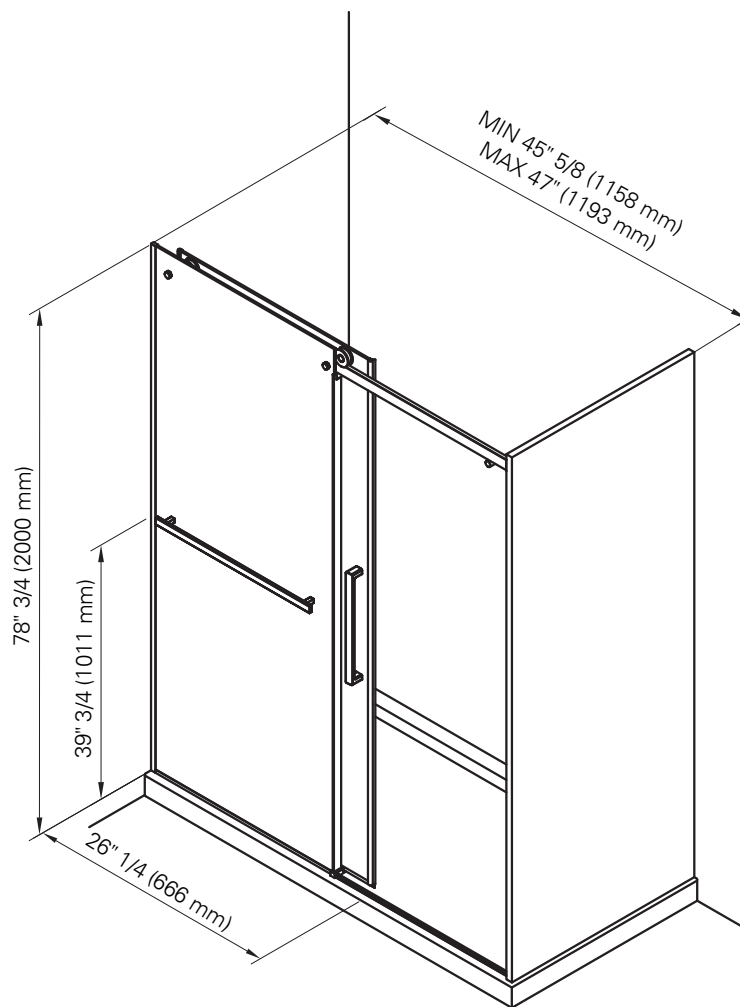

EXALT 48 X 78 IN.

45 5/8" - 47 1/8" x 78 3/4" Shower Door

FRAME FINISH(ES)	GLASS FINISH(ES)	SIZE(S)
Chrome	Clear	45 5/8 - 47 1/8
Matte Black		

FEATURES

- 8 mm tempered glass panels
- Reversible, allowing for left or right opening to accommodate different bathroom layouts
- Cutting-edge protector repelling water and dirt, allowing easy cleaning and increasing the lifespan of your shower doors.
- Shower Door for Alcove Installation

ATTRIBUTES

- Installation Type : Alcove
- Material : Tempered Glass
- Door Type : Sliding
- Residential Warranty : 10
- Commercial Warranty : 1 Year

EXALT 48

Shower door

*All dimensions are approximate and subject to change without notice.
Please refer to the installation guide before beginning the installation.

TECHNICAL SPECIFICATIONS

45 5/8" - 47 1/8" x 78 3/4" Shower Door

DIMENSIONS

PRODUCT LENGTH	PRODUCT HEIGHT	WEIGHT	SHIPPING LENGTH	SHIPPING WIDTH
47 1/8"	78 3/4"	126 Lbs	30"	3"
SHIPPING HEIGHT				
82"				

Project: