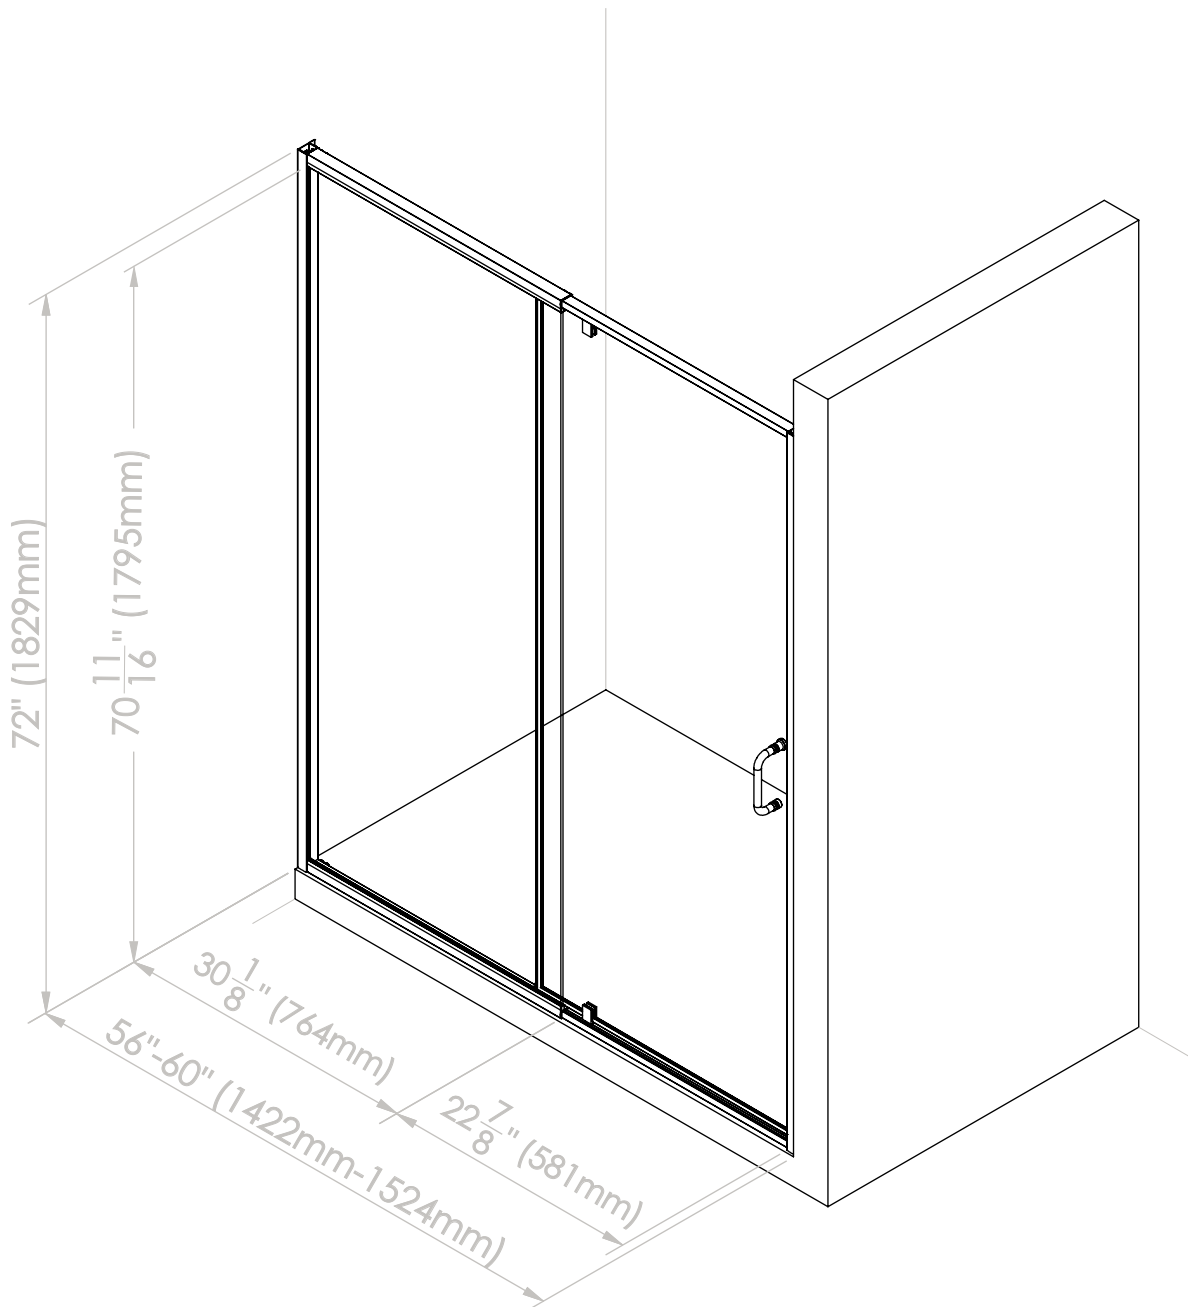

BELAYA 56-60 X 72 - 6MM

56" - 60" x 72" Shower Door

FRAME FINISH(ES)	GLASS FINISH(ES)	SIZE(S)
Chrome	Clear	32 - 36 44 - 48 56 - 60

FEATURES

- Walk-in Opening: 22 7/8 in.
- Up to 4 in. of lateral adjustment
- Additional 1/2 in. adjustment per side for width or out-of-plumb
- Magnetic door latch spanning the full length for a watertight seal
- Anodized aluminum wall profiles
- Semi-Frameless 6 mm (1/4 in.) clear tempered glass
- Reversible pivot door for left or right-hand opening, giving you flexibility in design
- Stylish pull handle with large interior knobs for comfortable opening and closing of the door
- Solid brass pivots provide durability and luxury

ATTRIBUTES

- Installation Type : Alcove
- Material : Tempered Glass
- Door Type : Pivot
- Frame Type : Semi-Frameless
- Residential Warranty : 10
- Commercial Warranty : 1 Year

56" - 60" x 72" Shower Door

All dimensions are approximate. Structure measurements must be verified against the unit to ensure proper fit.

TECHNICAL SPECIFICATIONS

56" - 60" x 72" Shower Door

DIMENSIONS

PRODUCT LENGTH	PRODUCT WIDTH	PRODUCT HEIGHT	WEIGHT	SHIPPING LENGTH
60"	60"	72"	88 Lbs	9"
SHIPPING WIDTH	SHIPPING HEIGHT			
45"	82"			