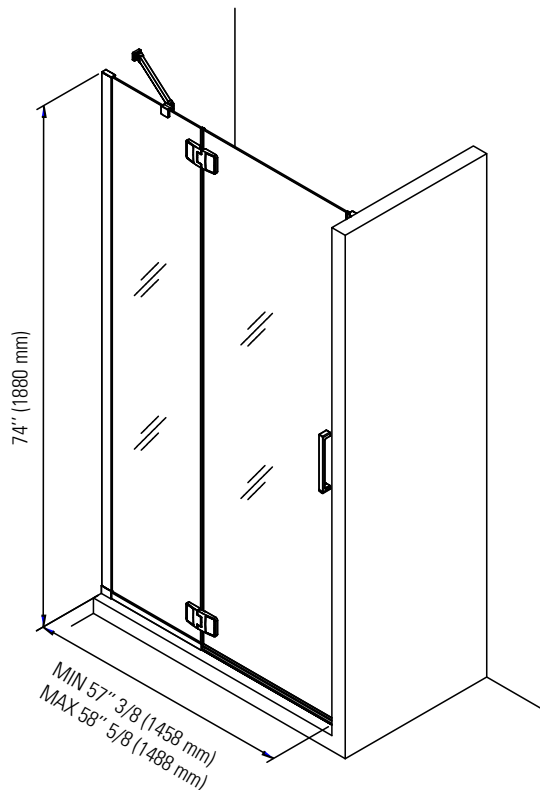

Produits Neptune

AZELIA 60

Shower door

*All dimensions are approximate and subject to change without notice.
Please refer to the installation guide before beginning the installation.

6835 PICARD STREET
SAINT-HYACINTHE, QUEBEC J2S 1H3
CANADA

PHONE 450 773 7058
FAX 450 773 5063
TOLL-FREE CANADA 1 888 226 7099
TOLL-FREE USA 1 888 226 7899

produitsneptune.com

11-2016