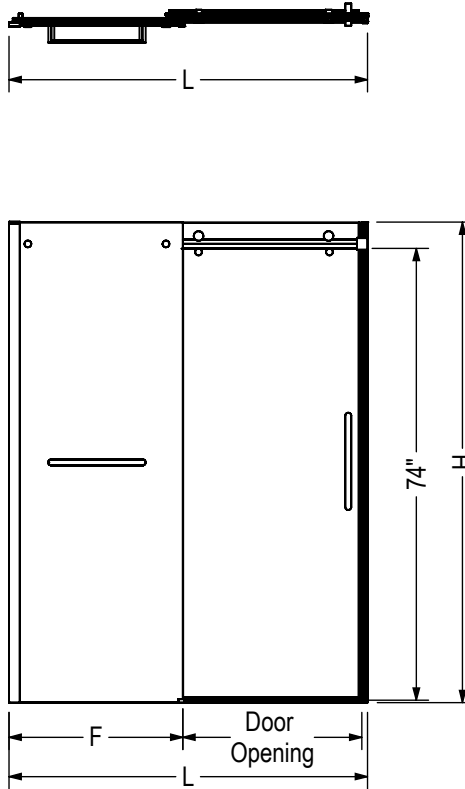

AXION RETURN PANEL FOR

32 7/8" - 33 7/8" x 78 3/4" Return Panel

FRAME FINISHES	GLASS FINISH(ES)	SIZE(S)
Brushed Nickel	Clear	32
Chrome		36
Matte Black		

FEATURES

- 5/16in tempered glass panels
- The aluminum has a rustproof finish for greater durability
- Out of plumb adjustment in the wall profile for an easier installation
- Can be reversed, allowing installation in the left or right corner to suit different bathroom configurations
- Materials are resistant to water, moisture and mildew

ATTRIBUTES

- Installation Type : ReturnPanels
- Material : Tempered Glass
- Door Type : Fixed
- Frame Type : Frameless
- Residential Warranty : 10
- Commercial Warranty : 10 Years

 32 7/8" - 33 7/8" x 78 3/4" Return Panel

STANDARD

Code	Description	H	L Adjustable	F	Door Opening	Wall Adjustment
220286	Axion 78 3/4" x 47" without Towel bar	78 3/4"	44 1/2" - 47"	22 1/2"	16 1/4" - 18 3/4"	1"
220288	Axion 78 3/4" x 47" with Towel bar	78 3/4"	44 1/2" - 47"	22 1/2"	16 1/4" - 18 3/4"	1"
220287	Axion 78 3/4" x 59" without Towel bar	78 3/4"	56 1/2" - 59"	28 5/8"	22 1/8" - 24 5/8"	1"
220289	Axion 78 3/4" x 59" with Towel bar	78 3/4"	56 1/2" - 59"	28 5/8"	22 1/8" - 24 5/8"	1"

All dimensions are approximate. Structure measurements must be verified against the unit to ensure proper fit.

TECHNICAL SPECIFICATIONS

32 7/8" - 33 7/8" x 78 3/4" Return Panel

DIMENSIONS

PRODUCT LENGTH	PRODUCT WIDTH	PRODUCT HEIGHT	WEIGHT	SHIPPING LENGTH
33 7/8"	33 7/8"	78 3/4"	72 Lbs	4"
SHIPPING WIDTH	SHIPPING HEIGHT			
34 1/2"	81 1/2"			