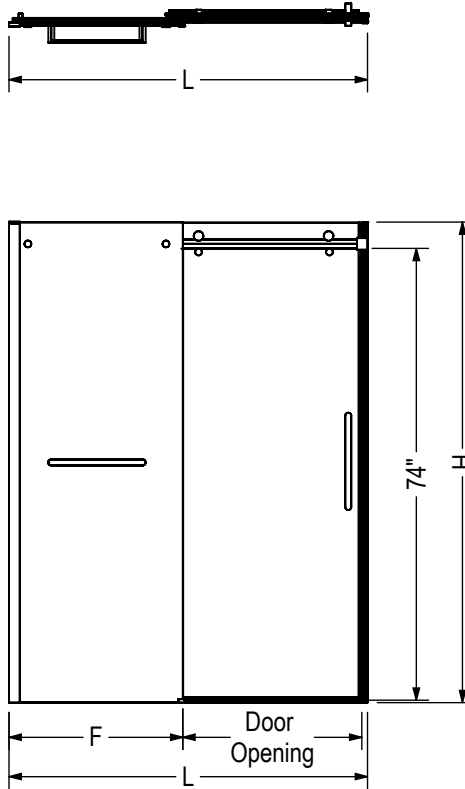

AXION RETURN PANEL 32

28 3/4" - 29 7/8" x 78 3/4" Return Panel

FRAME FINISH(ES)	GLASS FINISH(ES)	SIZE(S)
Brushed Nickel	Clear	32
Chrome		36
Matte Black		

FEATURES

- 5/16 in. tempered glass panels
- The aluminum has a rustproof finish for greater durability
- Out of plumb adjustment in the wall profile for an easier installation
- Can be reversed, allowing installation in the left or right corner to suit different bathroom configurations
- Materials are resistant to water, moisture and mildew

ATTRIBUTES

- Installation Type : ReturnPanels
- Material : Tempered Glass
- Door Type : Fixed
- Frame Type : Frameless
- Residential Warranty : 10
- Commercial Warranty : 10 Years

STANDARD

Code	Description	H	L Adjustable	F	Door Opening	Wall Adjustment
220286	Axion 78 3/4" x 47" without Towel bar	78 3/4"	44 1/2" - 47"	22 1/2"	16 1/4" - 18 3/4"	1"
220288	Axion 78 3/4" x 47" with Towel bar	78 3/4"	44 1/2" - 47"	22 1/2"	16 1/4" - 18 3/4"	1"
220287	Axion 78 3/4" x 59" without Towel bar	78 3/4"	56 1/2" - 59"	28 5/8"	22 1/8" - 24 5/8"	1"
220289	Axion 78 3/4" x 59" with Towel bar	78 3/4"	56 1/2" - 59"	28 5/8"	22 1/8" - 24 5/8"	1"

All dimensions are approximate. Structure measurements must be verified against the unit to ensure proper fit.

TECHNICAL SPECIFICATIONS

28 3/4" - 29 7/8" x 78 3/4" Return Panel

DIMENSIONS

PRODUCT LENGTH	PRODUCT WIDTH	PRODUCT HEIGHT	WEIGHT	SHIPPING LENGTH
29 7/8"	29 7/8"	78 3/4"	62 Lbs	2 3/4"
SHIPPING WIDTH	SHIPPING HEIGHT			
34 3/4"	85.38"			